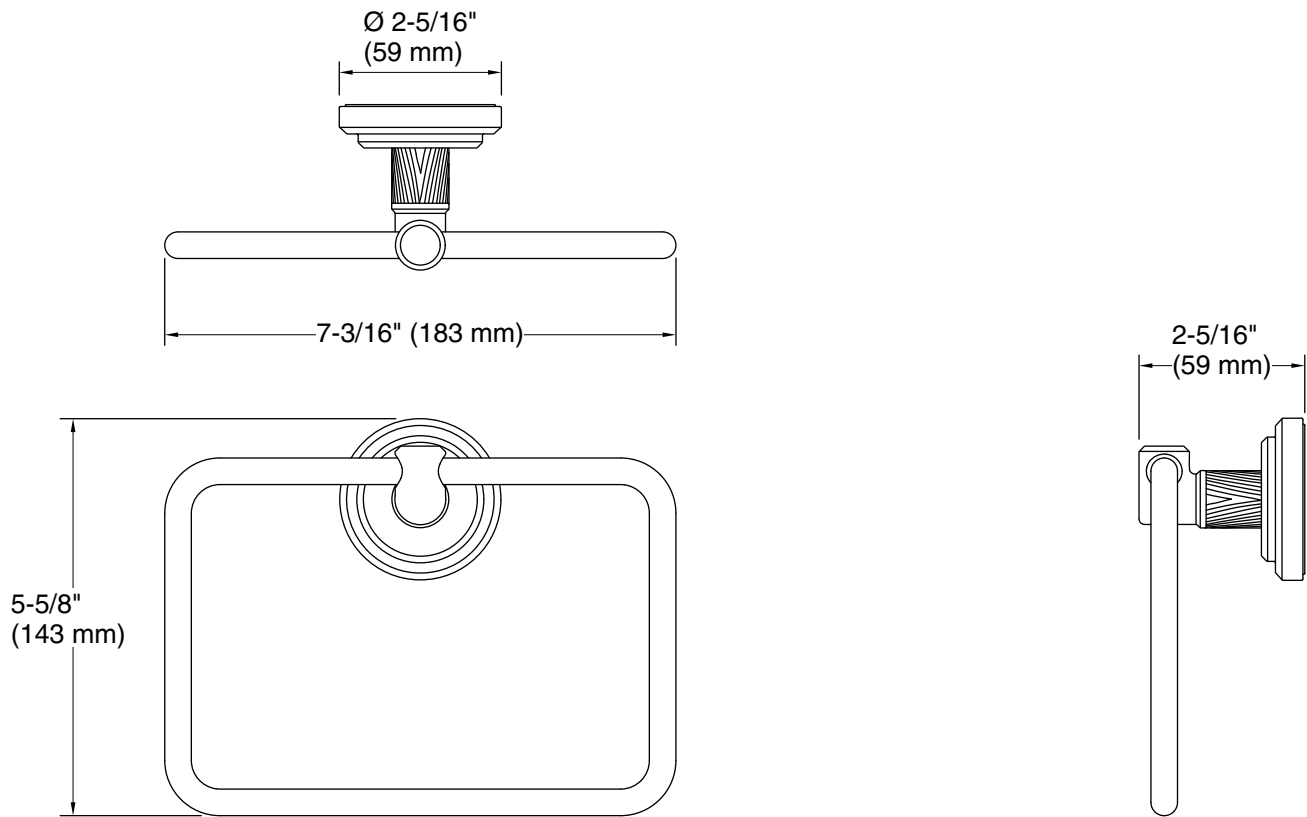

Towel ring
P25336-BAF

Technical Information

All product dimensions are nominal.

Material: Brass

Notes

Install this product according to the installation instructions.

CAUTION: Risk of personal injury. Do not install these products in any area where they are likely to be used inadvertently as a grab bar or support bar. These products are not designed or intended for use as a grab bar or support bar.