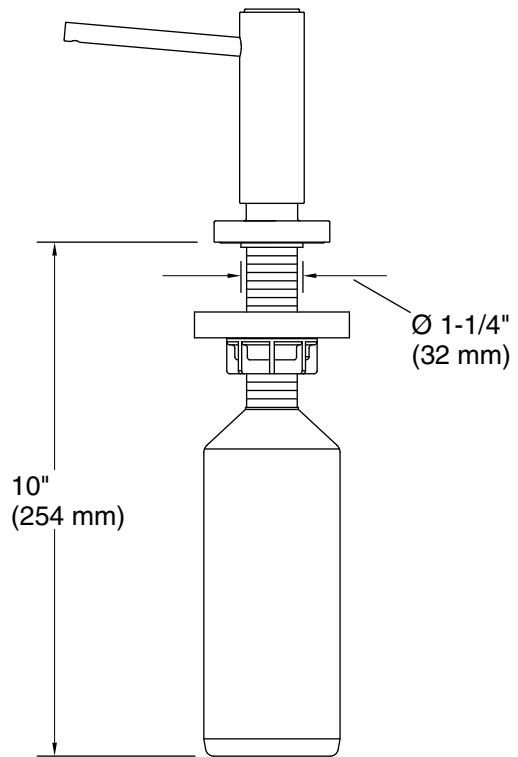

KALLISTA

One™
Soap/Lotion Dispenser
P25215-00

Technical Information

All product dimensions are nominal.

Material: Brass, Brass/Plastic

1-888-4-KALLISTA (1-888-452-5547)

Kallista reserves the right to make revisions without notice to product specifications.