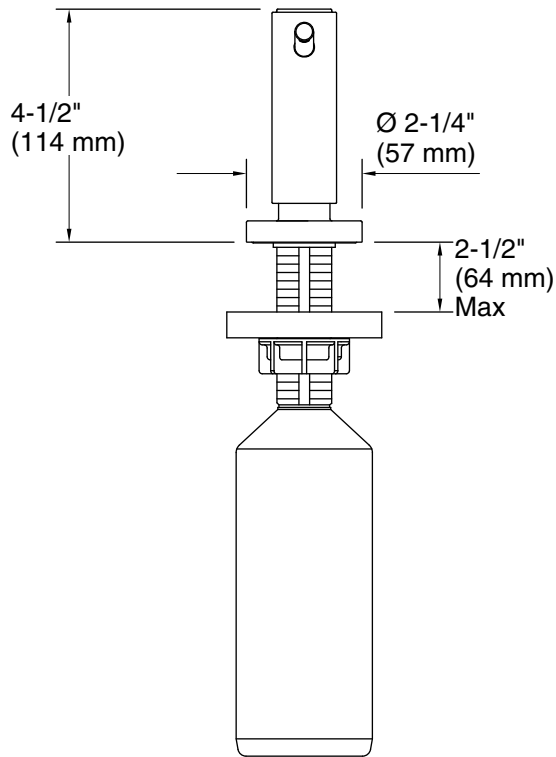

KALLISTA

One™
Soap/Lotion Dispenser
P25215-00

Technical Information

All product dimensions are nominal.

Material: Brass, Brass/Plastic

1-888-4-KALLISTA (1-888-452-5547)

Kallista reserves the right to make revisions without notice to product specifications.