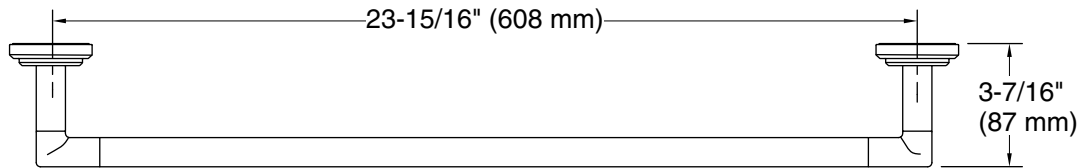

KALLISTA®

Pure Paletta® by Laura Kirar

Towel Bar, 24"

P24941-00

Technical Information

All product dimensions are nominal.

Material: Brass

1-888-4-KALLISTA (1-888-452-5547)