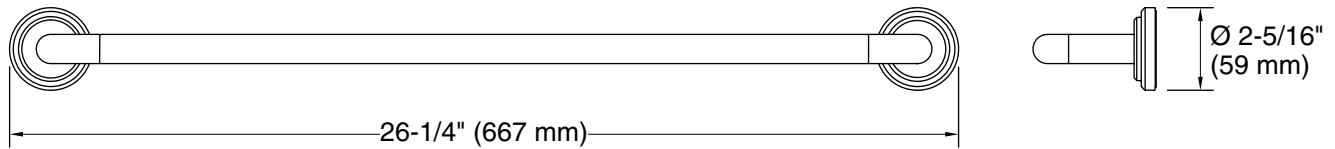

KALLISTA®

Pure Paletta® by Laura Kirar

Towel Bar, 24"

P24941-00

Technical Information

All product dimensions are nominal.

Material: Brass

1-888-4-KALLISTA (1-888-452-5547)