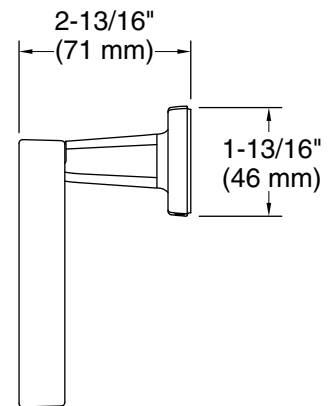

Color	Code	Description
	CP	Polished Chrome
	SN	Polished Nickel
	BAF	Brushed French Gold
	AF	French Gold
	BN	Brushed Nickel

KALLISTA®

Per Se® by KALLISTA

Towel ring

P24669-00

Technical Information

All product dimensions are nominal.