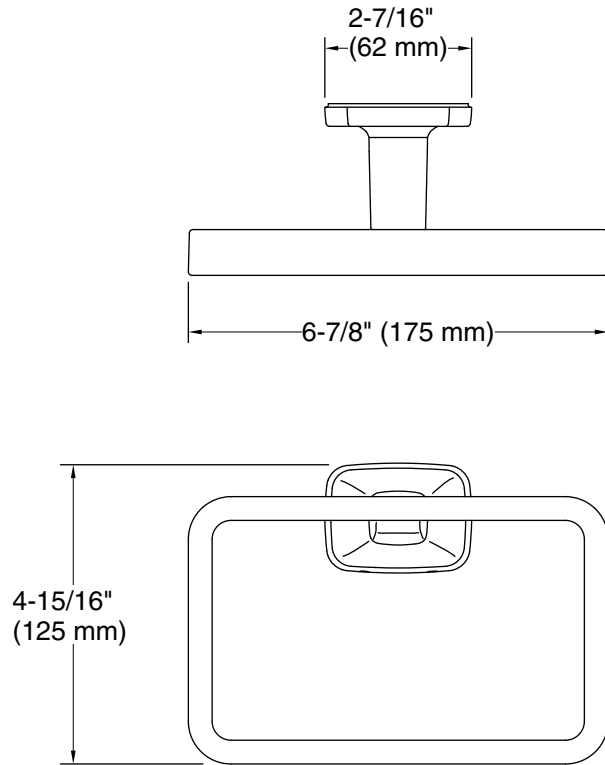

Color	Code	Description
	CP	Polished Chrome
	SN	Polished Nickel
	BAF	Brushed French Gold
	AF	French Gold
	BN	Brushed Nickel

KALLISTA®

Per Se® by KALLISTA

Towel ring

P24669-00

Technical Information

All product dimensions are nominal.