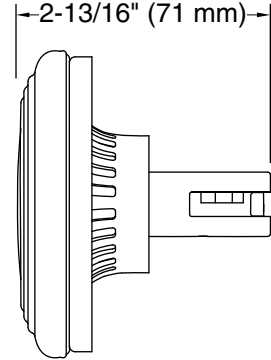

Features

- High-quality solid metal construction for durability and reliability
- Recommended accessory for Perfect under-mount baths (P50045, P50047)
- Includes handle, stopper, decorative flange with flange nut, overflow escutcheon, and alignment tool
- Trim can be easily removed when the design or finish needs updating

Recommended Products/Accessories

P50047-00 Small Rectangular Bathtub
P50045-00 Large Rectangular Bathtub
P50047-G5 Small Rectangular Air Bathtub
P24603-CR Deck-Mount Bath Faucet, Cross Handles

Codes/Standards

Technical Information

All product dimensions are nominal.

Material: Brass, Zinc