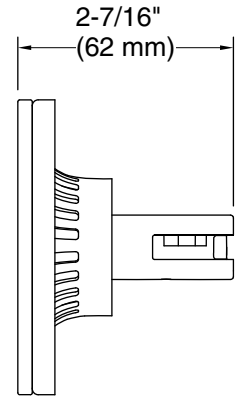

Features

- High-quality solid metal construction for durability and reliability
- Recommended accessory for Perfect under-mount baths (P50045, P50047)
- Includes handle, stopper, decorative flange with flange nut, overflow escutcheon, and alignment tool
- Trim can be easily removed when the design or finish needs updating

KALLISTA.

Drain Trim Kit
P21930-00

Technical Information

All product dimensions are nominal.

Material: Brass, Zinc