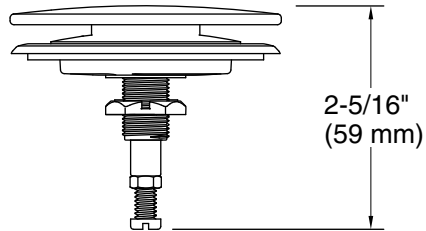

KALLISTA.

Drain Trim Kit
P21930-00

Technical Information

All product dimensions are nominal.

Material: Brass, Zinc