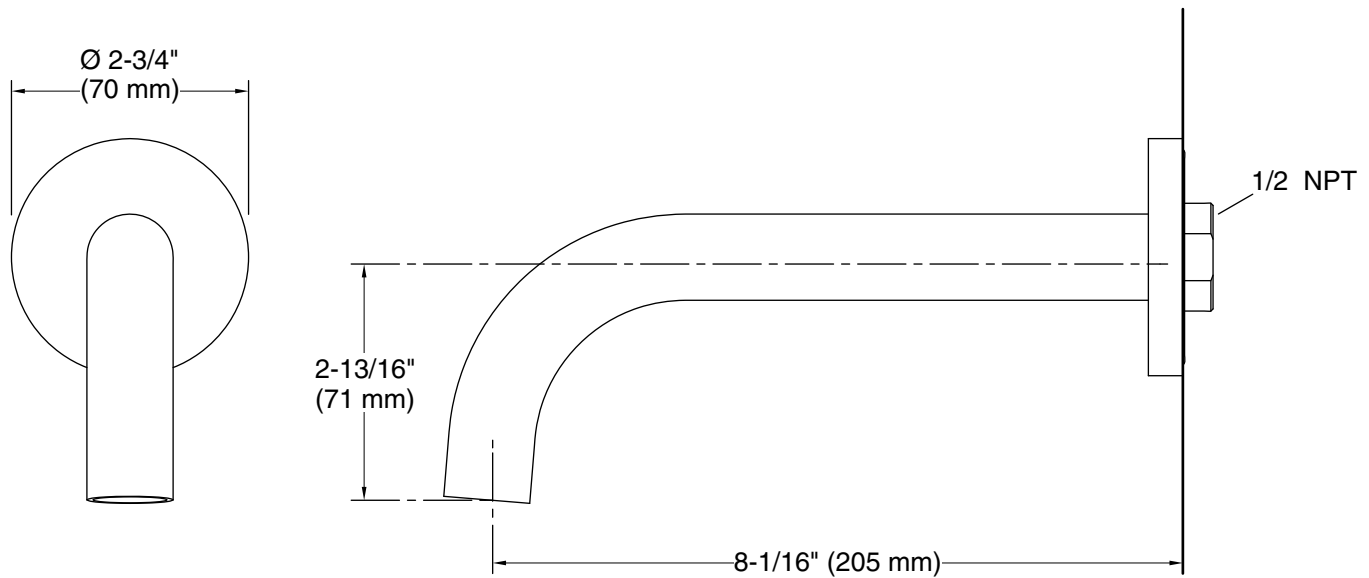

KALLISTA

One™
Wall-mount bath spout
P21834-00

Technical Information

All product dimensions are nominal.

Faucet:

Flow rate: 2.2 gal/min (8.3 l/min)

Pressure: 60 psi (4.1 bar)

Drain included: No

Drain with
overflow: No

Spout:

Spout reach: $8\text{-}1/16"$ (205 mm)

1-888-4-KALLISTA (1-888-452-5547)

Kallista reserves the right to make revisions without notice to product specifications.

For the most current Specification Sheet, go to www.kallista.com.