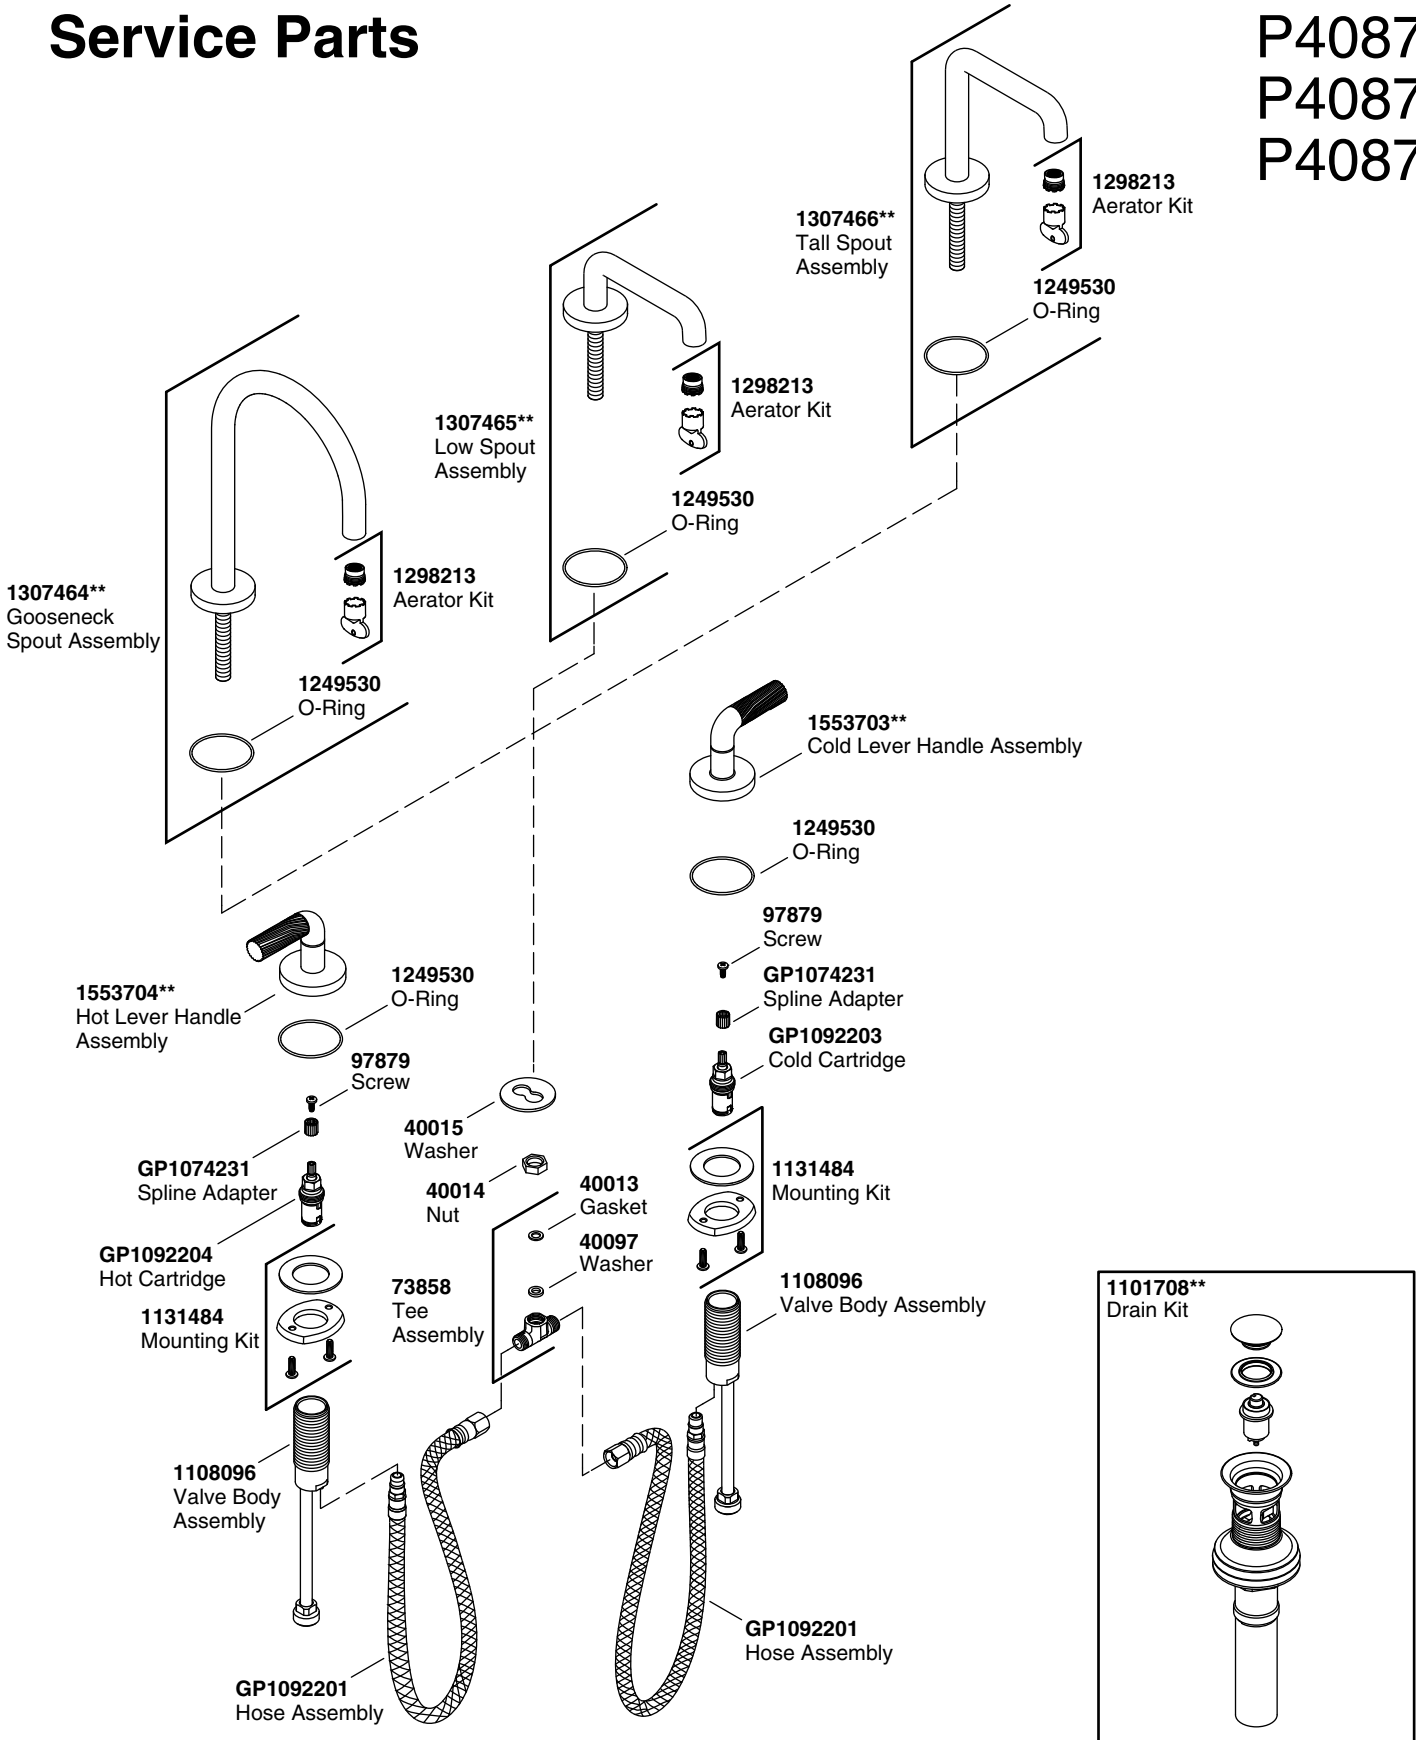

KALLISTA

One™ Armory Decorative Handle Bathroom Sink Faucets

Service Parts

P40875
P40876
P40877

**Finish/color code must be specified when ordering.

We reserve the right to make revisions without notice in the design of products or in packaging unless this right has specifically been waived at the time the order is accepted.