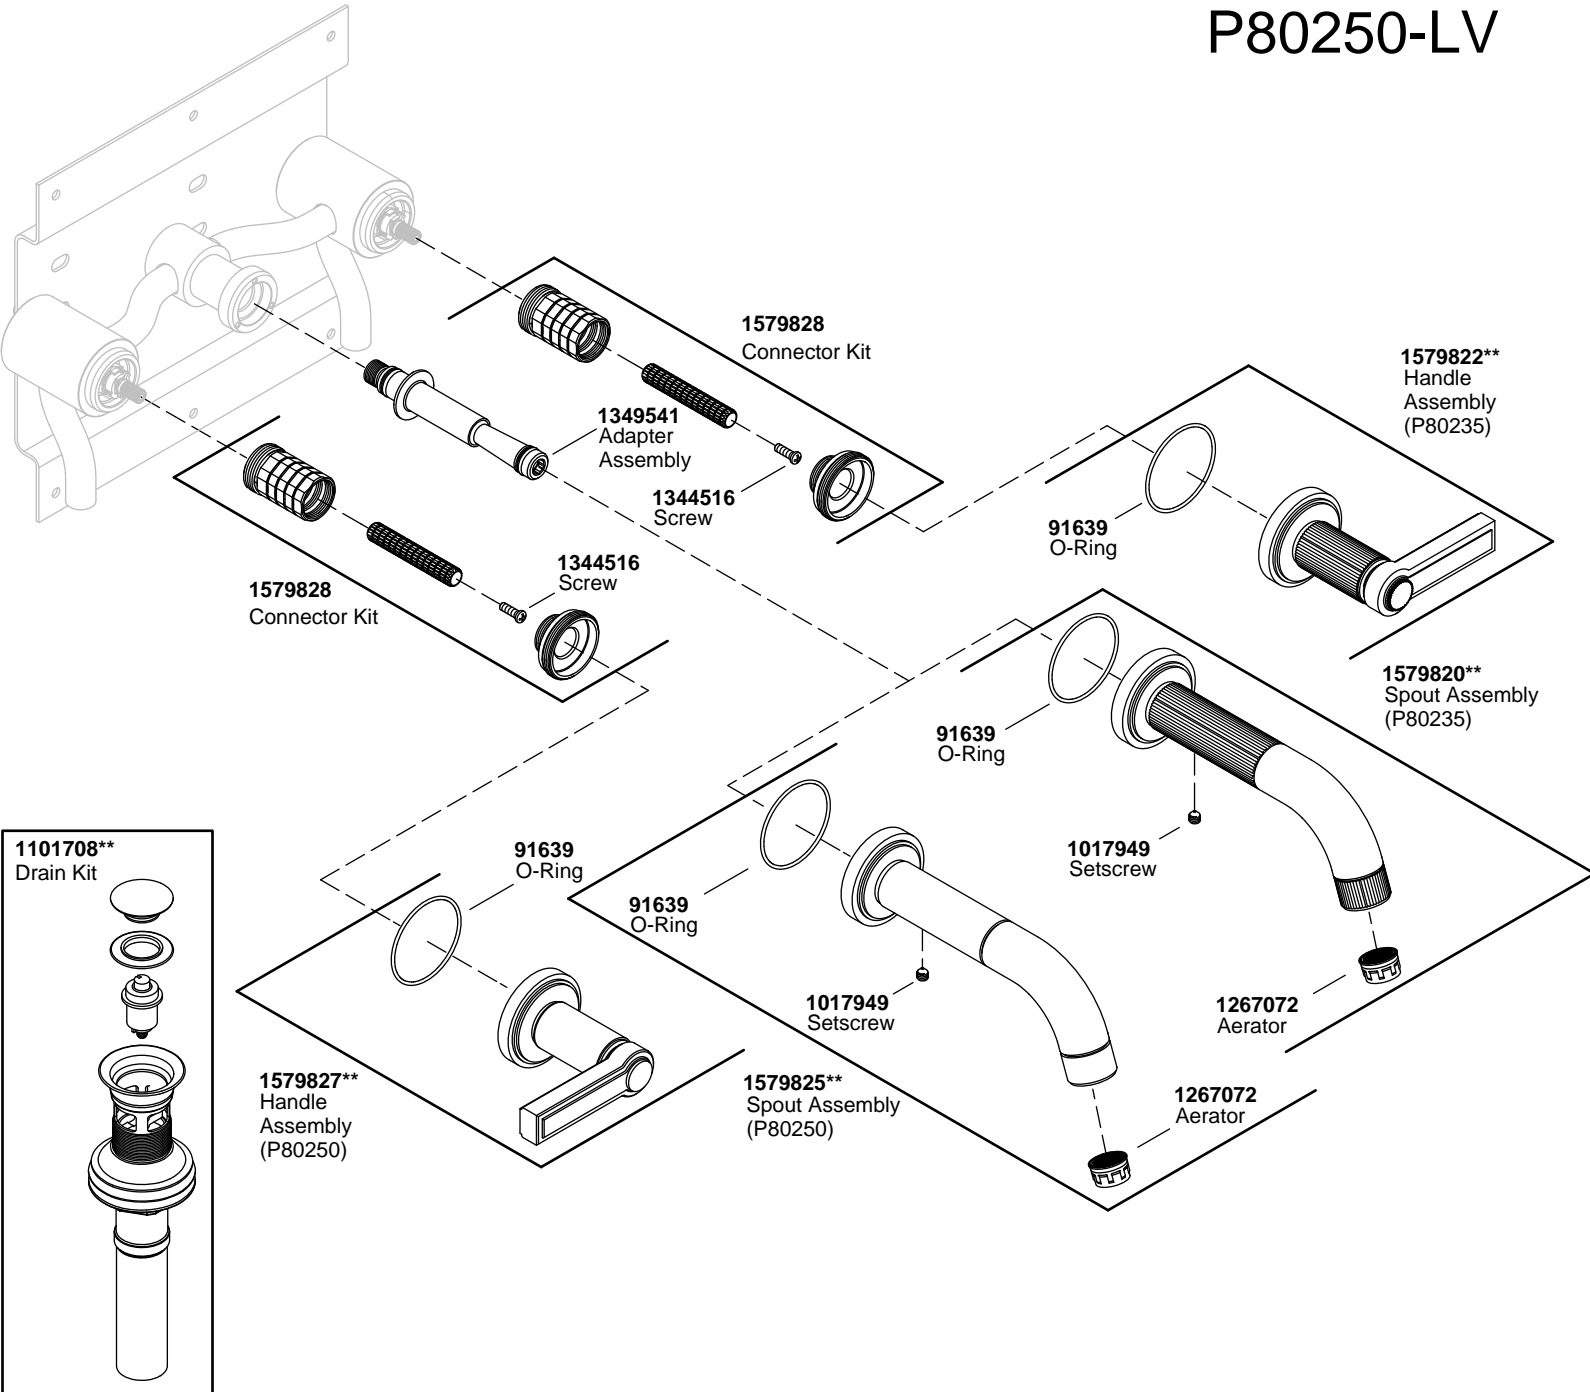

## Vir Stil® And Vir Stil® Minimal Wall-Mount Sink Faucet

### Service Parts

P80235-LV  
P80250-LV

\*\*Finish/color code must be specified when ordering.

We reserve the right to make revisions without notice in the design of products or in packaging unless this right has specifically been waived at the time the order is accepted.