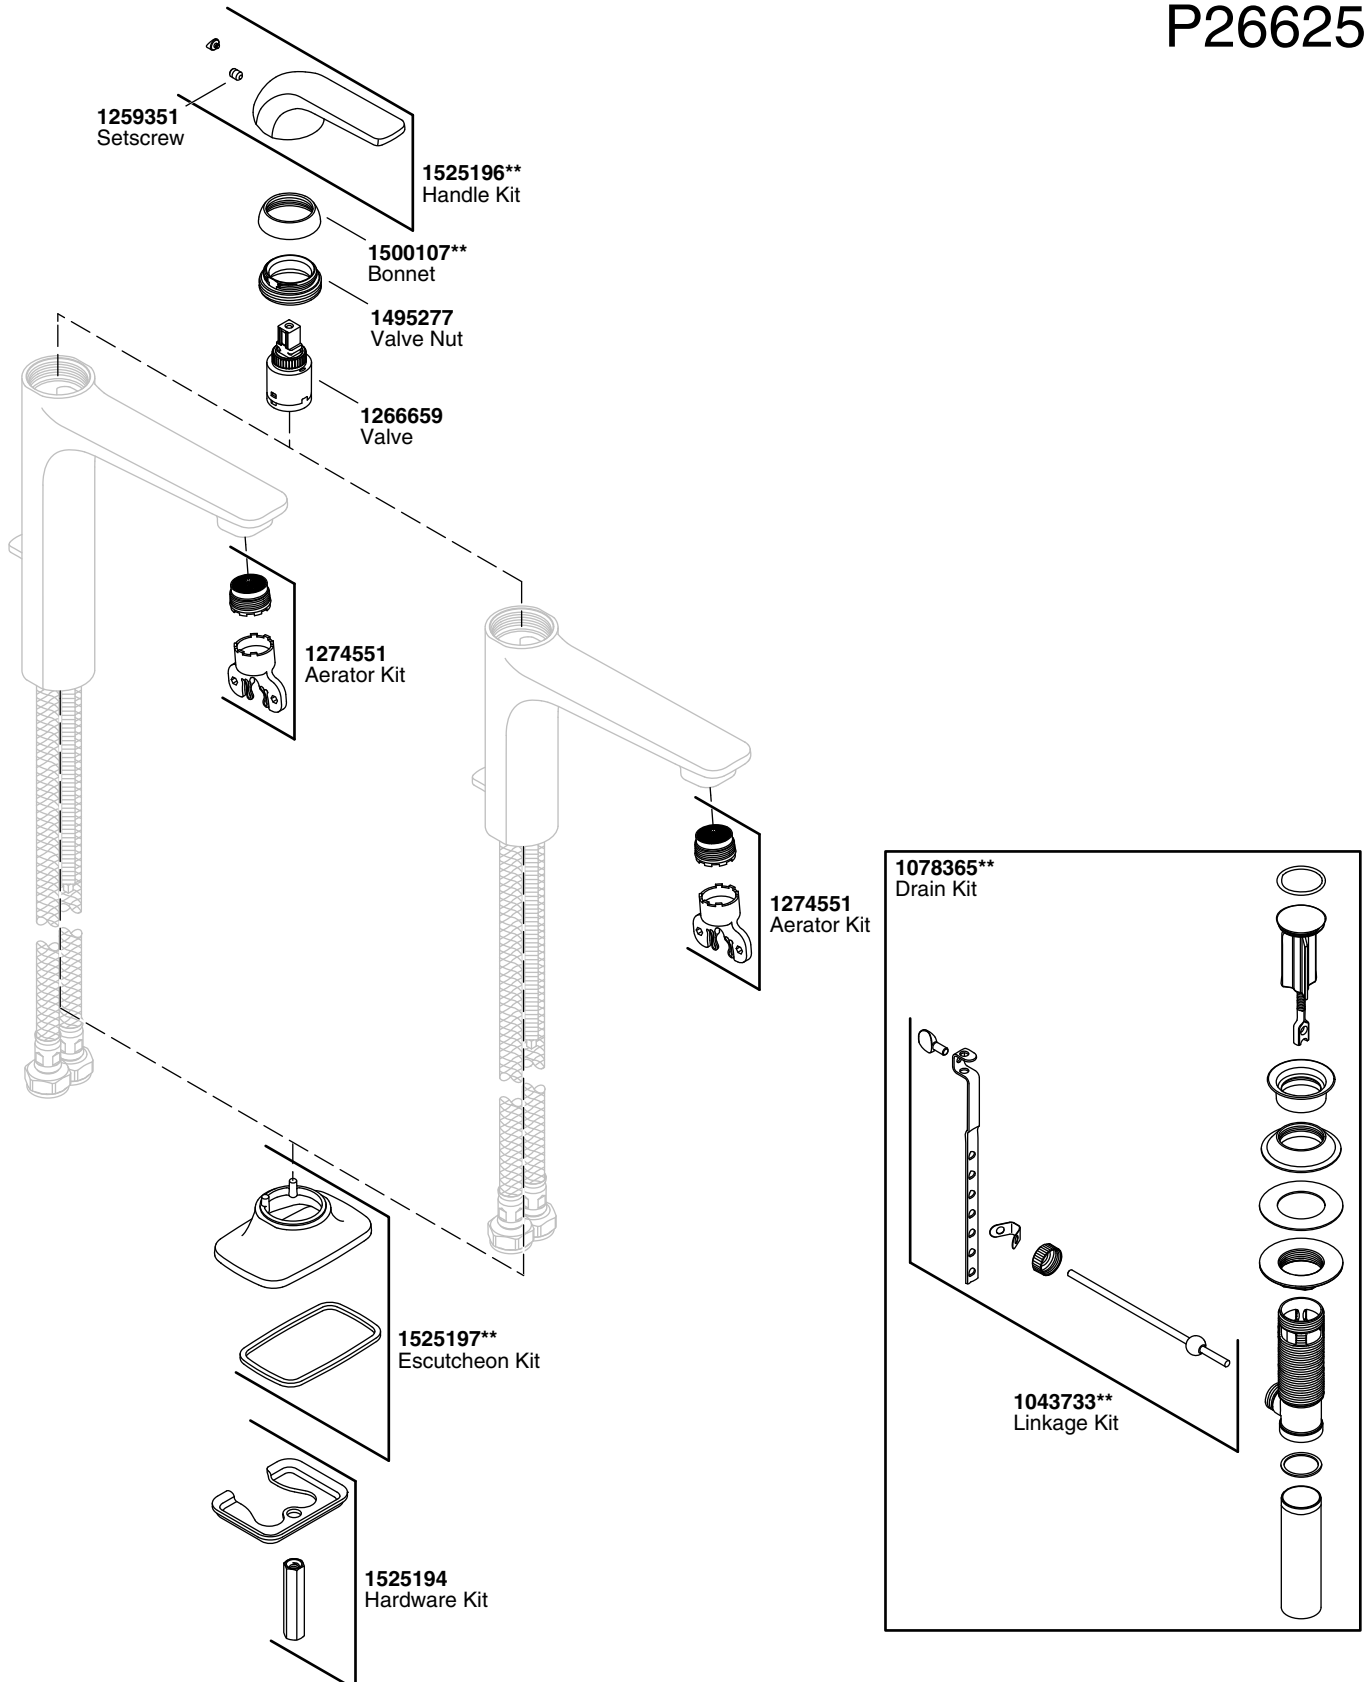

# Per Se® Single-Control Lavatory Faucet

## Service Parts

P26624  
P26625

\*\*Finish/color code must be specified when ordering.

We reserve the right to make revisions without notice in the design of products or in packaging unless this right has specifically been waived at the time the order is accepted.