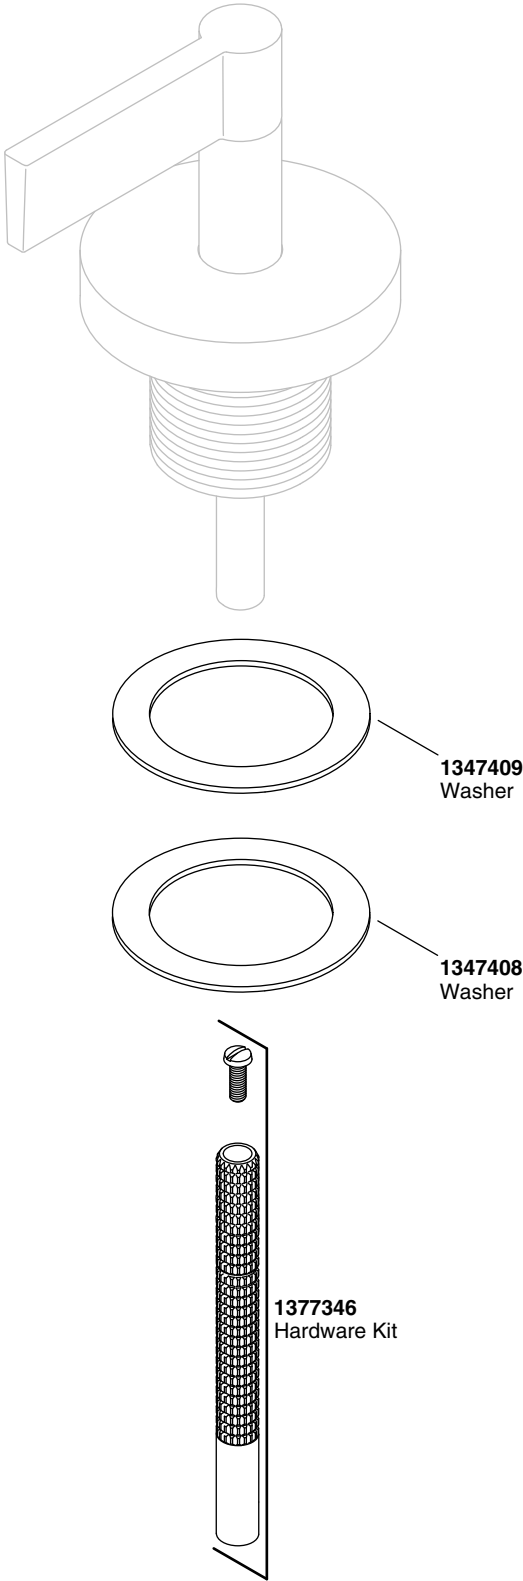

KALLISTA® One™ Deck Diverter, Lever Handle

Service Parts

P24614

We reserve the right to make revisions without notice in the design of products or in packaging unless this right has specifically been waived at the time the order is accepted.