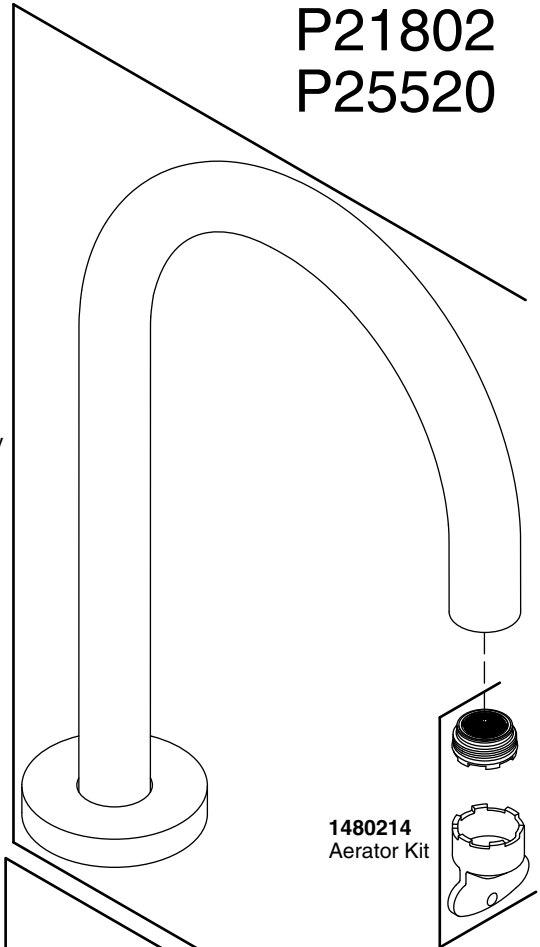

## Service Parts

P21802  
P25520

**1480217-LV\*\***  
Lever Handle  
Assembly

**1480217-CR\*\***  
Cross Handle  
Assembly

**1480218**  
Hardware Kit

**1480216\*\***  
Gooseneck  
Spout Assembly

**1480214**  
Aerator Kit

**1480215\*\***  
Tall Spout  
Assembly

**1480214**  
Aerator Kit

\*\*Finish/color code must be specified when ordering.

We reserve the right to make revisions without notice in the design of products or in packaging unless this right has specifically been waived at the time the order is accepted.