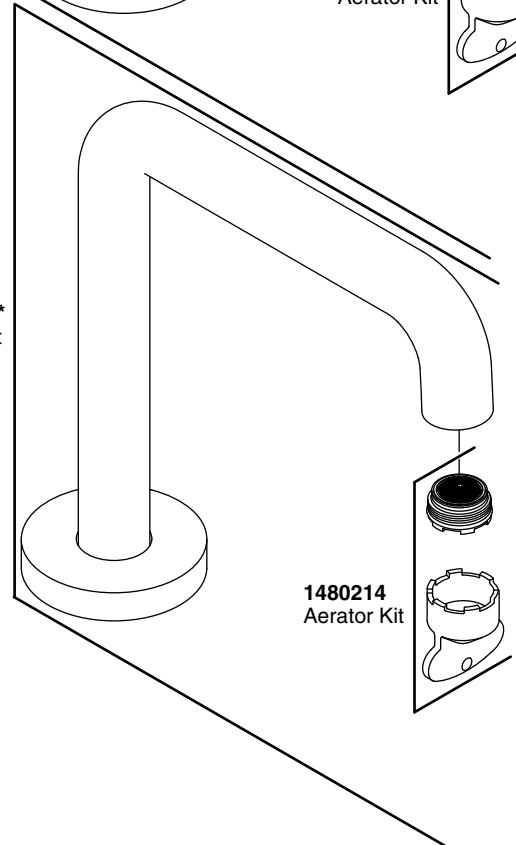

## Service Parts

P21802  
P25520

**1480217-LV\*\***  
Lever Handle  
Assembly

**1480217-CR\*\***  
Cross Handle  
Assembly

**1480218**  
Hardware Kit

**1480216\*\***  
Gooseneck  
Spout Assembly

**1480214**  
Aerator Kit

**1480215\*\***  
Tall Spout  
Assembly

**1480214**  
Aerator Kit

\*\*Finish/color code must be specified when ordering.

We reserve the right to make revisions without notice in the design of products or in packaging unless this right has specifically been waived at the time the order is accepted.