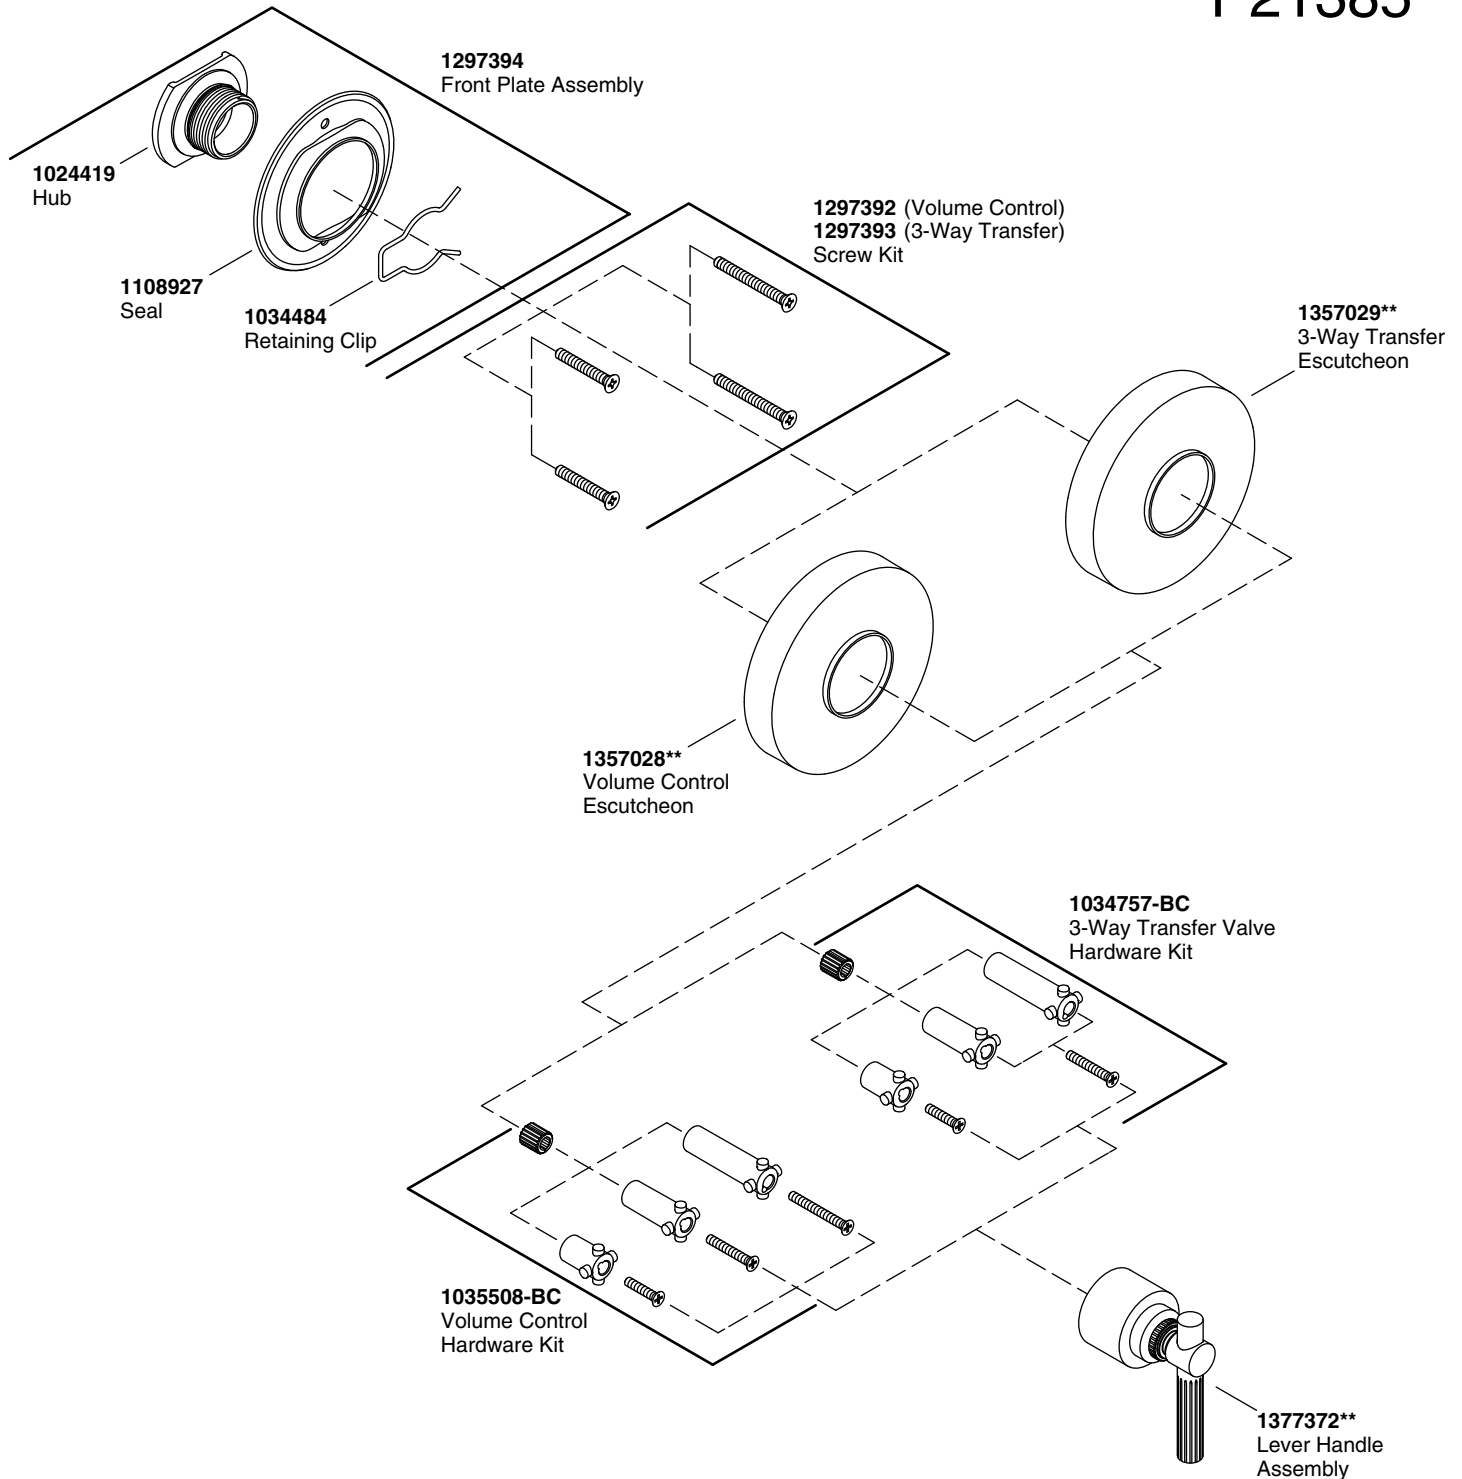

# KALLISTA<sup>®</sup> Central Park West™ Volume Control/ 3-Way Transfer Valve Trim

## Service Parts

P21384  
P21385

\*\*Finish/color code must be specified when ordering

We reserve the right to make revisions without notice in the design of products or in packaging unless this right has specifically been waived at the time the order is accepted.