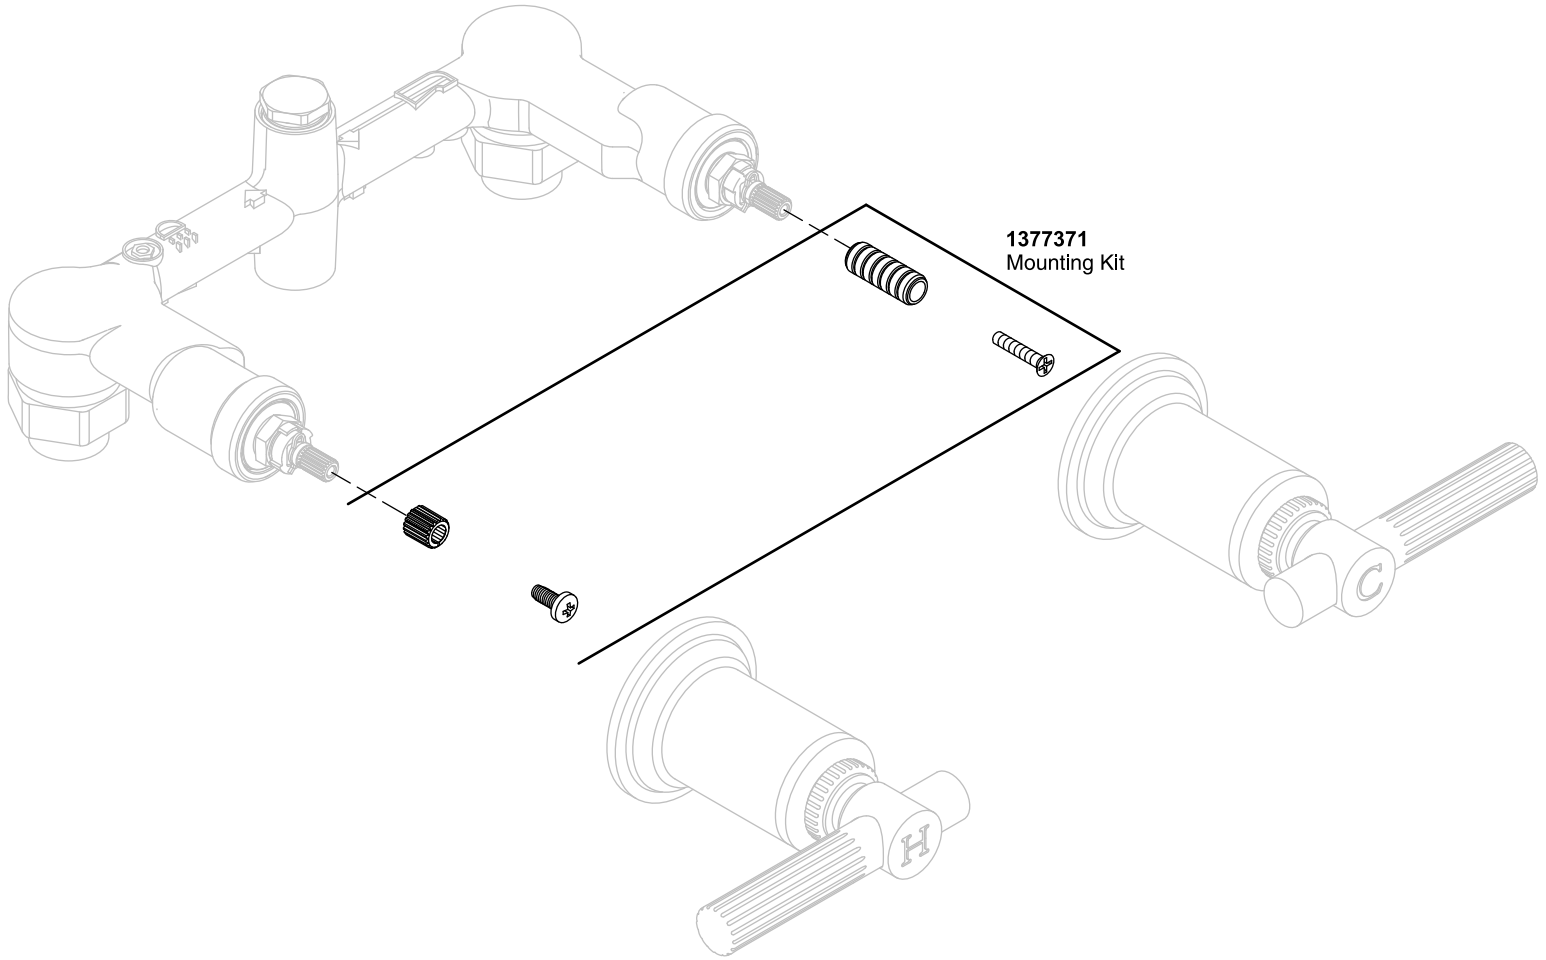

KALLISTA®

Central Park West™ Bath Faucet Handles

Service Parts

P21356-LV

**Finish/color code must be specified when ordering.

We reserve the right to make revisions without notice in the design of products or in packaging unless this right has specifically been waived at the time the order is accepted.