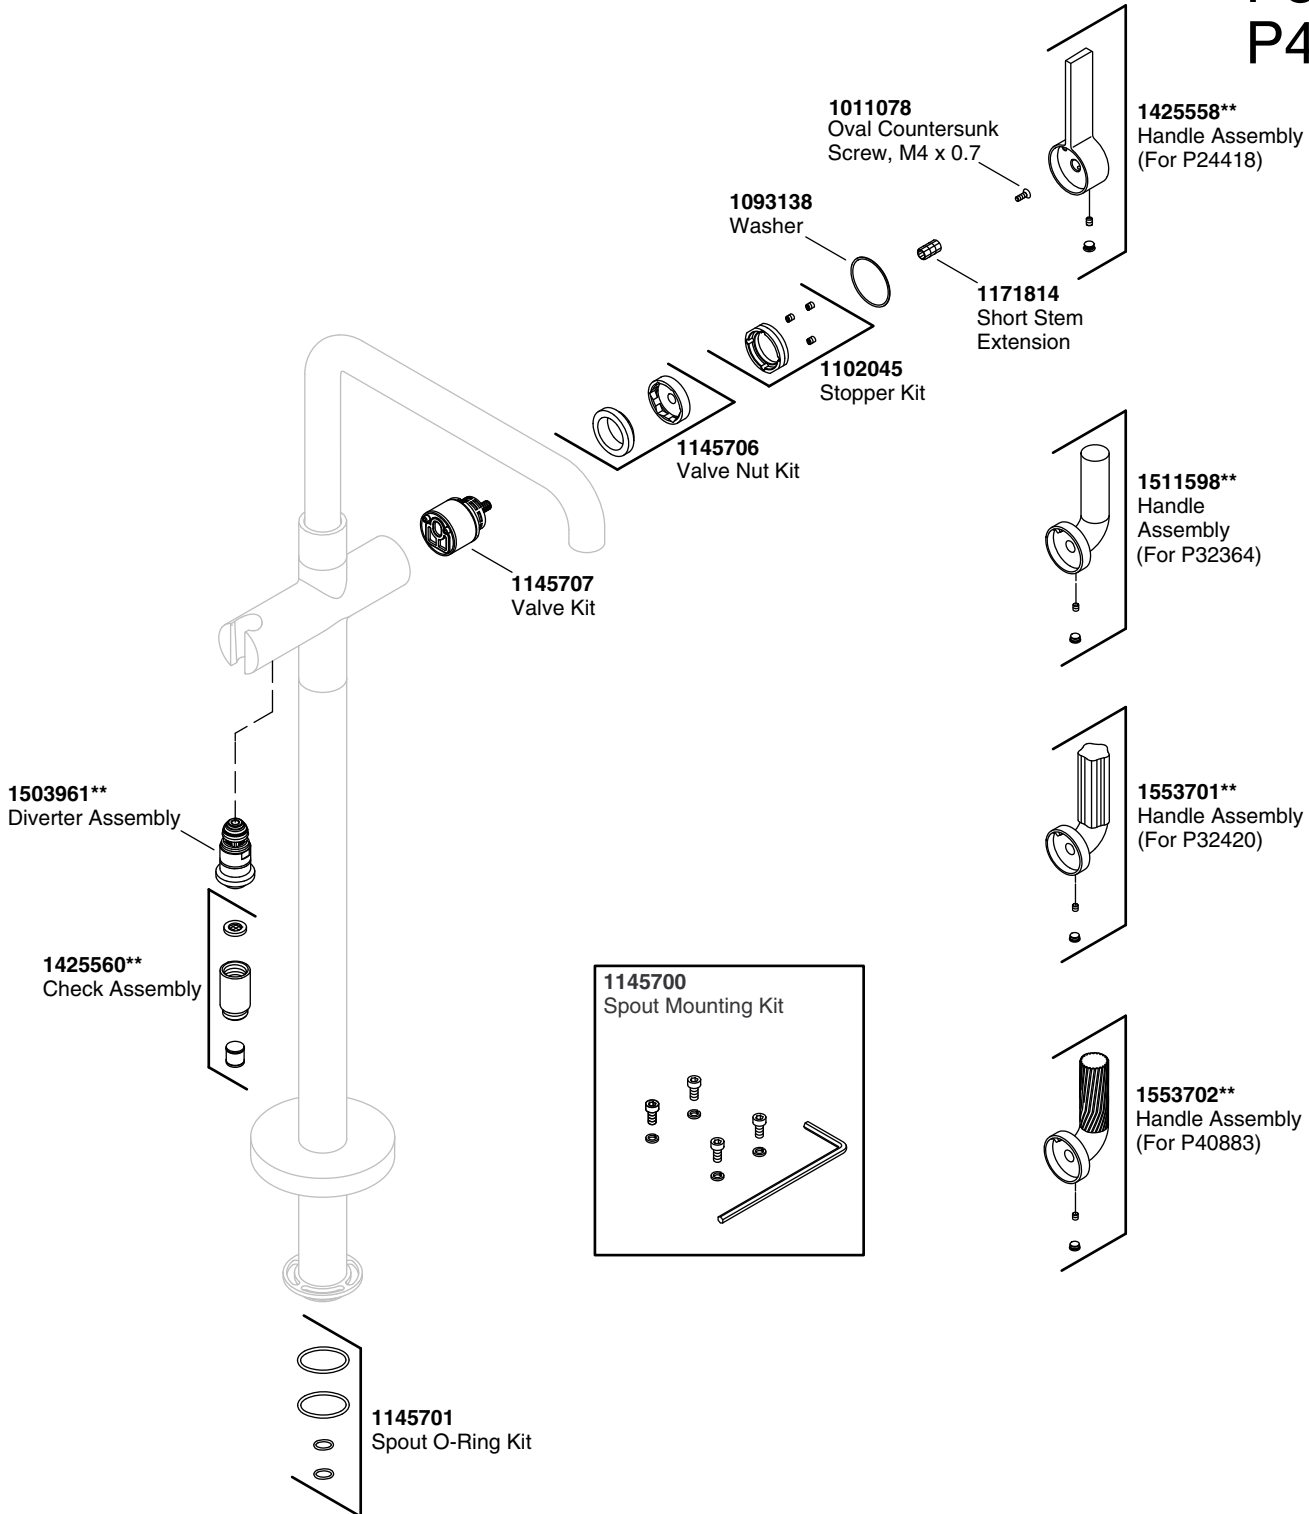

KALLISTA®

One™ Decorative Handle Freestanding Bath Faucet

Service Parts

P24418
P32364
P32420
P40883

**Finish/color code must be specified when ordering.

We reserve the right to make revisions without notice in the design of products or in packaging unless this right has specifically been waived at the time the order is accepted.