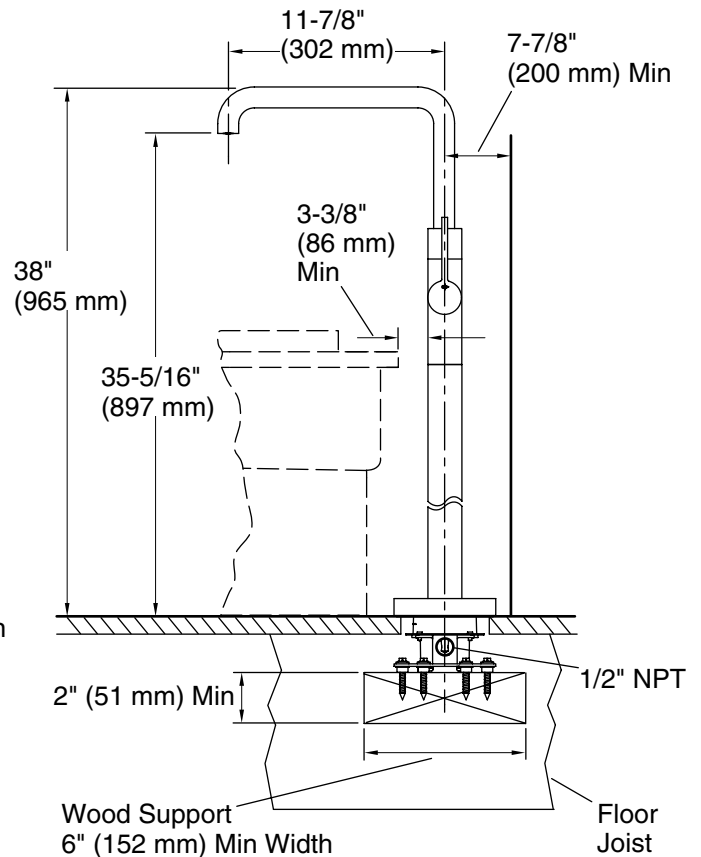

FEATURES

- Solid brass construction for durability and reliability
- Single lever handle allows for both ON/OFF activation and temperature setting
- Floor-mount installation
- 11-7/8" (302 mm) spout reach
- 8 gal/min (30 l/min) flow rate
- Integral valve
- Includes hardware kit and escutcheon
- Complements the One collection

CODES/STANDARDS APPLICABLE

Specified model meets or exceeds the following:

- ASME A112.18.1/CSA B125.1
- ASSE 1014

P24418

SPECIFIED MODEL				
Model	Description	Finishes		
P24418-00	One Floor-Mount Bath Filler	<input type="checkbox"/> CP Polished Chrome	<input type="checkbox"/> AD Nickel Silver	<input type="checkbox"/> AG Brushed Nickel
		<input type="checkbox"/> GN Gunmetal	<input type="checkbox"/> ULB Unlacquered Brass	<input type="checkbox"/> BL Matte Black
Required Accessories				
P24843-00	One Wand Dual-Function Handshower	<input type="checkbox"/> CP Polished Chrome	<input type="checkbox"/> AD Nickel Silver	<input type="checkbox"/> AG Brushed Nickel
		<input type="checkbox"/> GN Gunmetal	<input type="checkbox"/> ULB Unlacquered Brass	<input type="checkbox"/> BL Matte Black
P21660-00	Contemporary Multi-Function Handshower	<input type="checkbox"/> CP Polished Chrome	<input type="checkbox"/> AD Nickel Silver	<input type="checkbox"/> AG Brushed Nickel
		<input type="checkbox"/> GN Gunmetal	<input type="checkbox"/> ULB Unlacquered Brass	<input type="checkbox"/> BL Matte Black
P20511-00	Multi-Faucet Mounting Block	<input type="checkbox"/> NA		