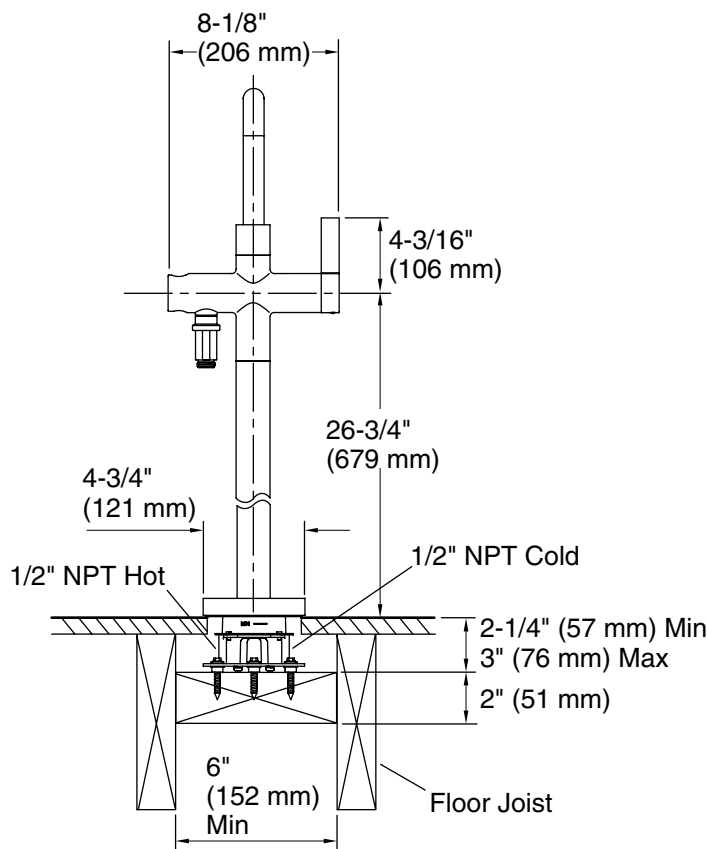

FEATURES

- Solid brass construction for durability and reliability
- Single lever handle allows for both ON/OFF activation and temperature setting
- Floor-mount installation
- 11-7/8" (302 mm) spout reach
- 8 gal/min (30 l/min) flow rate
- Integral valve
- Includes hardware kit and escutcheon
- Complements the One collection

CODES/STANDARDS APPLICABLE

Specified model meets or exceeds the following:

- ASME A112.18.1/CSA B125.1
- ASSE 1014

P24418

SPECIFIED MODEL				
Model	Description	Finishes		
P24418-00	One Floor-Mount Bath Filler	<input type="checkbox"/> CP Polished Chrome	<input type="checkbox"/> AD Nickel Silver	<input type="checkbox"/> AG Brushed Nickel
		<input type="checkbox"/> GN Gunmetal	<input type="checkbox"/> ULB Unlacquered Brass	<input type="checkbox"/> BL Matte Black
Required Accessories				
P24843-00	One Wand Dual-Function Handshower	<input type="checkbox"/> CP Polished Chrome	<input type="checkbox"/> AD Nickel Silver	<input type="checkbox"/> AG Brushed Nickel
		<input type="checkbox"/> GN Gunmetal	<input type="checkbox"/> ULB Unlacquered Brass	<input type="checkbox"/> BL Matte Black
P21660-00	Contemporary Multi-Function Handshower	<input type="checkbox"/> CP Polished Chrome	<input type="checkbox"/> AD Nickel Silver	<input type="checkbox"/> AG Brushed Nickel
		<input type="checkbox"/> GN Gunmetal	<input type="checkbox"/> ULB Unlacquered Brass	<input type="checkbox"/> BL Matte Black
P20511-00	Multi-Faucet Mounting Block	<input type="checkbox"/> NA		