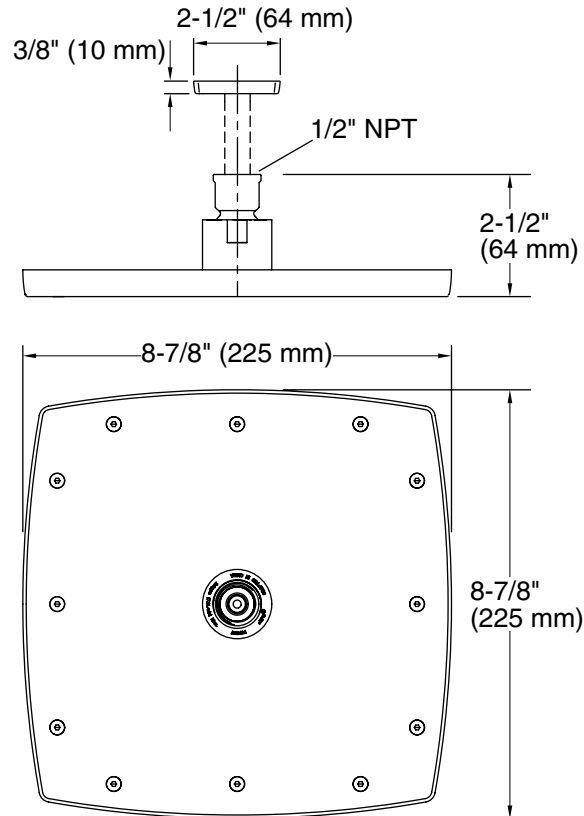

FEATURES

- Solid brass construction for durability and reliability
- Single-function Rain showerhead
- Air-induced spray technology
- Optimized sprayface for maximum performance
- 1.75 g/min (6.6 l/min) flow rate
- 1/2" NPT connection
- Complements Kallista faucets and fixtures

CODES/STANDARDS APPLICABLE

- Specified model meets or exceeds the following:
- ASME A112.18.1/CSA B125.1
 - Energy Policy Act of 1992

P21515

SPECIFIED MODEL				
Model	Description	Finishes		
P21515-00	Soft Modern Air-Induction Rain Showerhead	<input type="checkbox"/> CP Polished Chrome	<input type="checkbox"/> AD Nickel Silver	<input type="checkbox"/> AG Brushed Nickel
		<input type="checkbox"/> AF French Gold	<input type="checkbox"/> SN Polished Nickel	
Required Arm Options				
P21520-00	3" Ceiling-Mount Shower	<input type="checkbox"/> CP Polished Chrome	<input type="checkbox"/> AD Nickel Silver	<input type="checkbox"/> AG Brushed Nickel
		<input type="checkbox"/> AF French Gold	<input type="checkbox"/> SN Polished Nickel	
P21521-00	6" Ceiling-Mount Shower Arm	<input type="checkbox"/> CP Polished Chrome	<input type="checkbox"/> AD Nickel Silver	<input type="checkbox"/> AG Brushed Nickel
		<input type="checkbox"/> AF French Gold	<input type="checkbox"/> SN Polished Nickel	
P21522-00	12" Ceiling-Mount Shower Arm	<input type="checkbox"/> CP Polished Chrome	<input type="checkbox"/> AD Nickel Silver	<input type="checkbox"/> AG Brushed Nickel
		<input type="checkbox"/> AF French Gold	<input type="checkbox"/> SN Polished Nickel	
P21523-00	Wall-Mount Shower Arm	<input type="checkbox"/> CP Polished Chrome	<input type="checkbox"/> AD Nickel Silver	<input type="checkbox"/> AG Brushed Nickel
		<input type="checkbox"/> AF French Gold	<input type="checkbox"/> SN Polished Nickel	