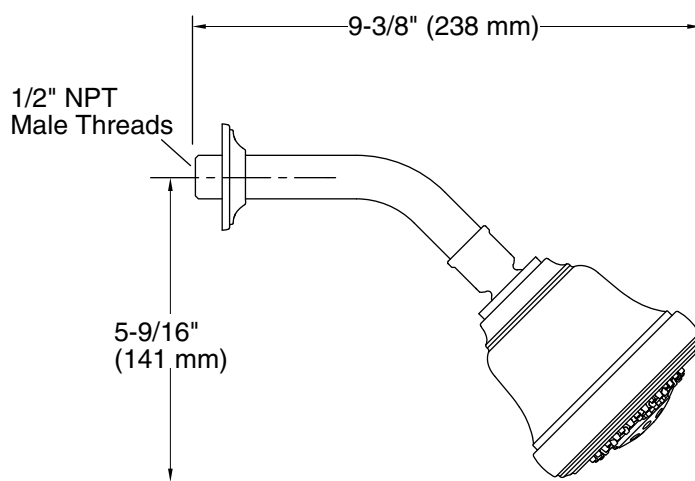

FEATURES

- Solid brass construction for durability and reliability
- Sprayface resists hard water build-up and is easy to clean
- 1.75 gal/min (6.6 l/min) flow rate
- Three spray options available with a simple turn (wide coverage spray, rhythmic pulse spray, and soft aerated spray)
- Complements Kallista Faucets and Fixtures

CODES/STANDARDS APPLICABLE

Specified model meets or exceeds the following:

- ASME A112.18.1/CSA B125.1
- EPA WaterSense® (Pending)

P21500

SPECIFIED MODEL

Model	Description	Finishes		
P21500-00	Traditional Multi-Function Showerhead with Arm	<input type="checkbox"/> CP Polished Chrome	<input type="checkbox"/> AD Nickel Silver	<input type="checkbox"/> AG Brushed Nickel
		<input type="checkbox"/> BZ Antique Bronze	<input type="checkbox"/> W6 Weathered Bronze	