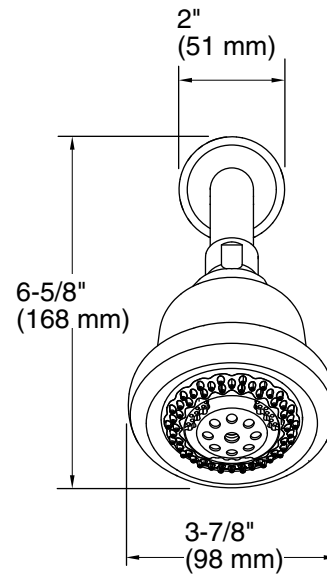

FEATURES

- Solid brass construction for durability and reliability
- Sprayface resists hard water build-up and is easy to clean
- 1.75 gal/min (6.6 l/min) flow rate
- Three spray options available with a simple turn (wide coverage spray, rhythmic pulse spray, and soft aerated spray)
- Complements Kallista Faucets and Fixtures

CODES/STANDARDS APPLICABLE

Specified model meets or exceeds the following:

- ASME A112.18.1/CSA B125.1
- EPA WaterSense® (Pending)

P21500

SPECIFIED MODEL

Model	Description	Finishes		
P21500-00	Traditional Multi-Function Showerhead with Arm	<input type="checkbox"/> CP Polished Chrome	<input type="checkbox"/> AD Nickel Silver	<input type="checkbox"/> AG Brushed Nickel
		<input type="checkbox"/> BZ Antique Bronze	<input type="checkbox"/> W6 Weathered Bronze	