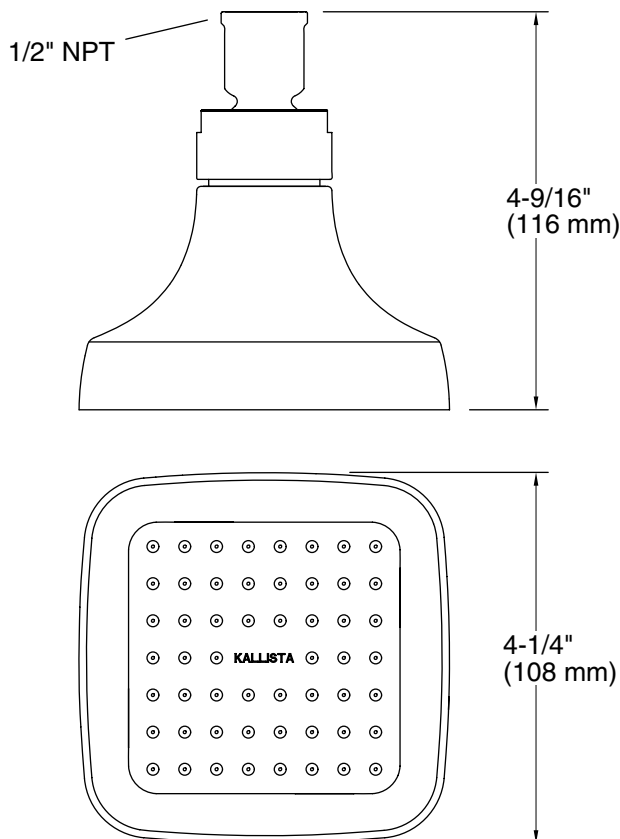

### FEATURES

- Single-function showerhead
- Air-induced spray technology
- 1.75 g/min (6.6 l/min) flow rate
- 1/2" NPT connection
- Arm sold separately
- Complements the Per Se collection

## P24760

SPECIFIED MODEL				
Model	Description	Finishes		
P24760-00	Per Se Showerhead	<input type="checkbox"/> CP Polished Chrome	<input type="checkbox"/> AD Nickel Silver	<input type="checkbox"/> AF French Gold
		<input type="checkbox"/> AG Brushed Nickel	<input type="checkbox"/> SN Polished Nickel	
Required Arm Options				
P24762-00	Per Se Upgraded Shower Arm and Integral Flange	<input type="checkbox"/> CP Polished Chrome	<input type="checkbox"/> AD Nickel Silver	<input type="checkbox"/> AF French Gold
		<input type="checkbox"/> AG Brushed Nickel	<input type="checkbox"/> SN Polished Nickel	
P24763-00	Per Se Standard Shower Arm and Flange	<input type="checkbox"/> CP Polished Chrome		