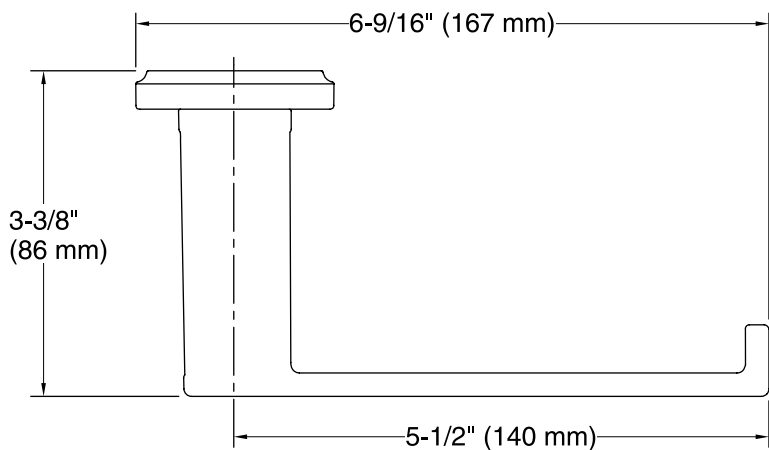

FEATURES

P30682

- Metal construction for durability and reliability
- Includes hex wrench for installation
- Complements the Klyne collection

SPECIFIED MODEL				
Model	Description	Finishes		
P30682-00	Klyne Toilet Paper Holder	<input type="checkbox"/> CP Polished Chrome	<input type="checkbox"/> AD Nickel Silver	<input type="checkbox"/> BL Matte Black
P30682-BL	Klyne Toilet Paper Holder w/Matte Black Accent	<input type="checkbox"/> CP Polished Chrome	<input type="checkbox"/> AD Nickel Silver	