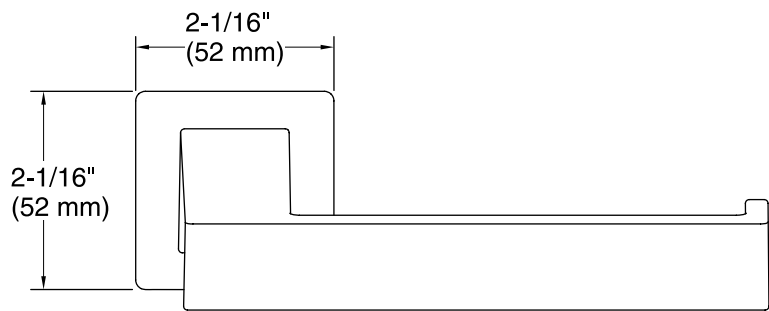

FEATURES

P30682

- Metal construction for durability and reliability
- Includes hex wrench for installation
- Complements the Klyne collection

SPECIFIED MODEL				
Model	Description	Finishes		
P30682-00	Klyne Toilet Paper Holder	<input type="checkbox"/> CP Polished Chrome	<input type="checkbox"/> AD Nickel Silver	<input type="checkbox"/> BL Matte Black
P30682-BL	Klyne Toilet Paper Holder w/Matte Black Accent	<input type="checkbox"/> CP Polished Chrome	<input type="checkbox"/> AD Nickel Silver	