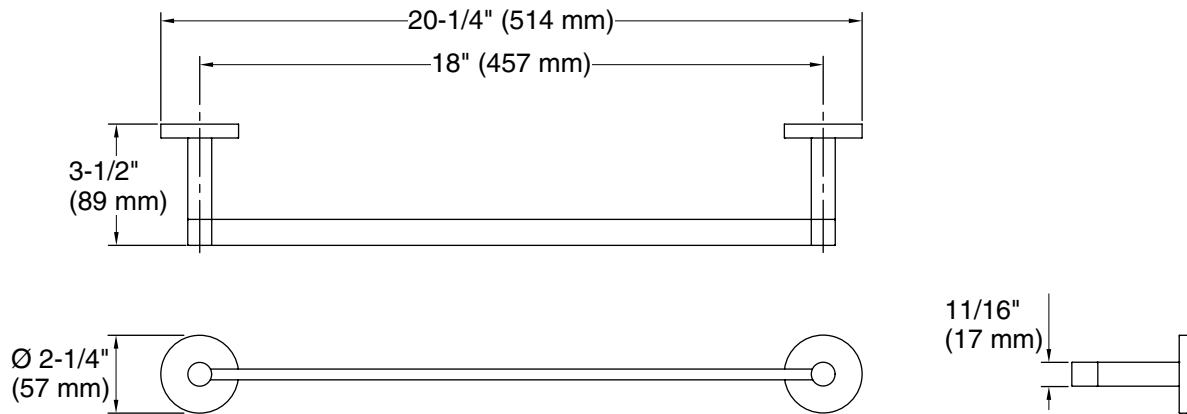

### FEATURES

P34402

- Solid brass construction for durability and reliability
- Complements the One collection

SPECIFIED MODEL					
Model	Description	Finishes			
P34402-00	One Towel Bar, 18"	<input type="checkbox"/> CP Polished Chrome	<input type="checkbox"/> AD Nickel Silver	<input type="checkbox"/> AG Brushed Nickel	<input type="checkbox"/> BL Matte Black
		<input type="checkbox"/> GN Gunmetal	<input type="checkbox"/> SN Polished Nickel	<input type="checkbox"/> ULB Unlacquered Brass	