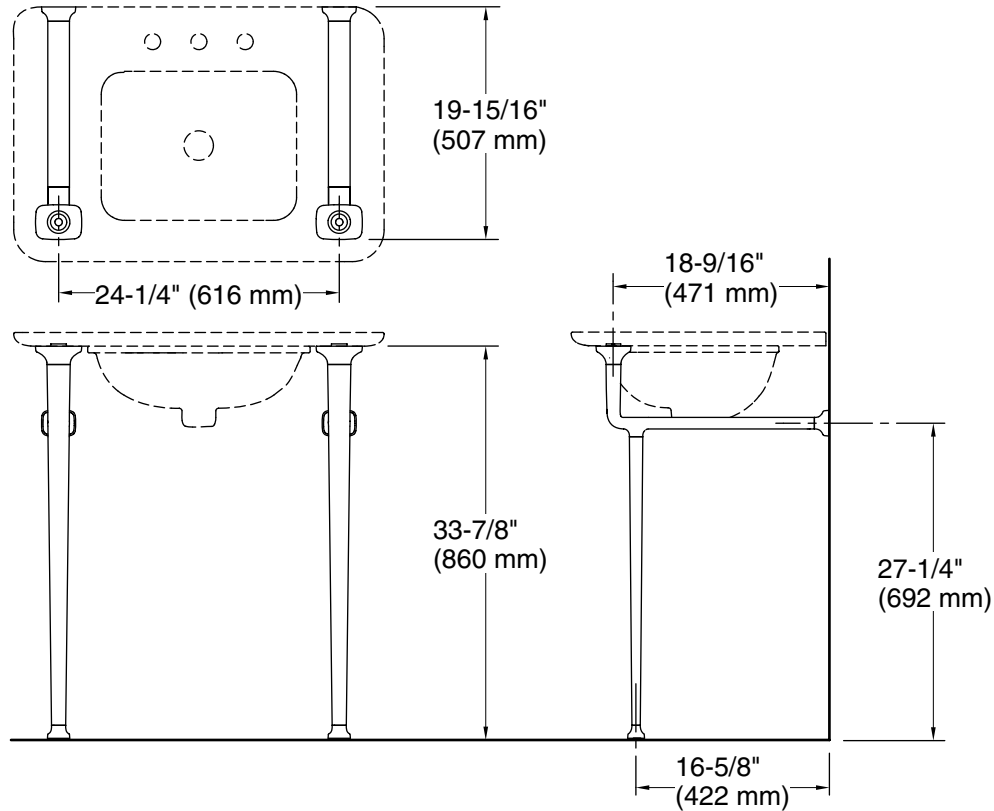

#### FEATURES

- Integral towel bar provides additional functionality
- Solid metal leg construction for durability and reliability
- Console table legs sold individually
- Complements the Per Se collection