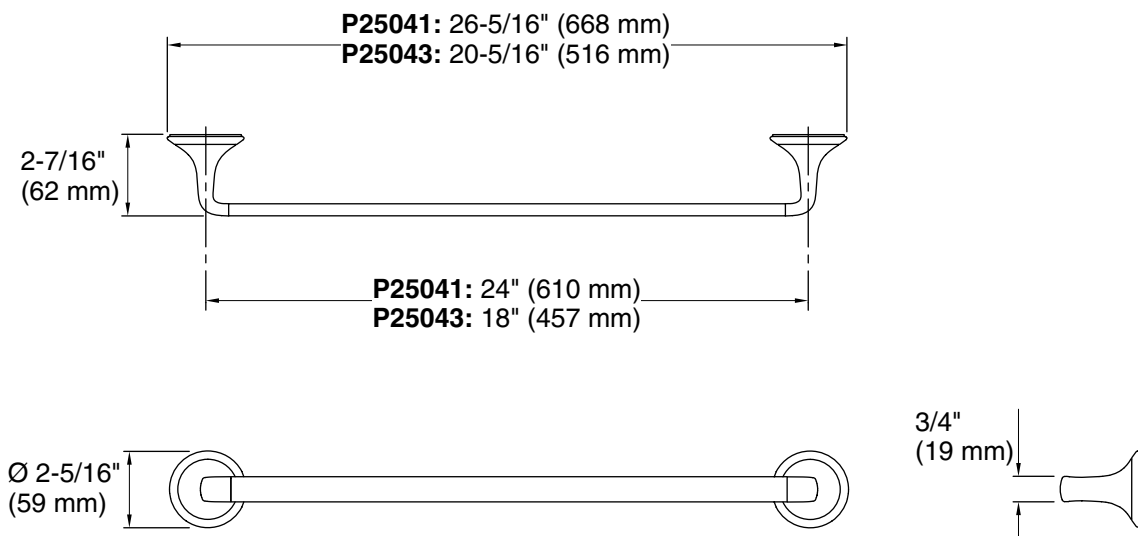

#### FEATURES

- Solid metal construction for durability and reliability
- Includes hex wrench for installation
- Complements the Script collection

SPECIFIED MODEL				
Model	Description	Finishes		
P25041-00	Script Towel Bar, 24"	<input type="checkbox"/> CP Polished Chrome	<input type="checkbox"/> AD Nickel Silver	<input type="checkbox"/> BV Brushed Bronze
P25043-00	Script Towel Bar, 18"	<input type="checkbox"/> CP Polished Chrome	<input type="checkbox"/> AD Nickel Silver	<input type="checkbox"/> BV Brushed Bronze