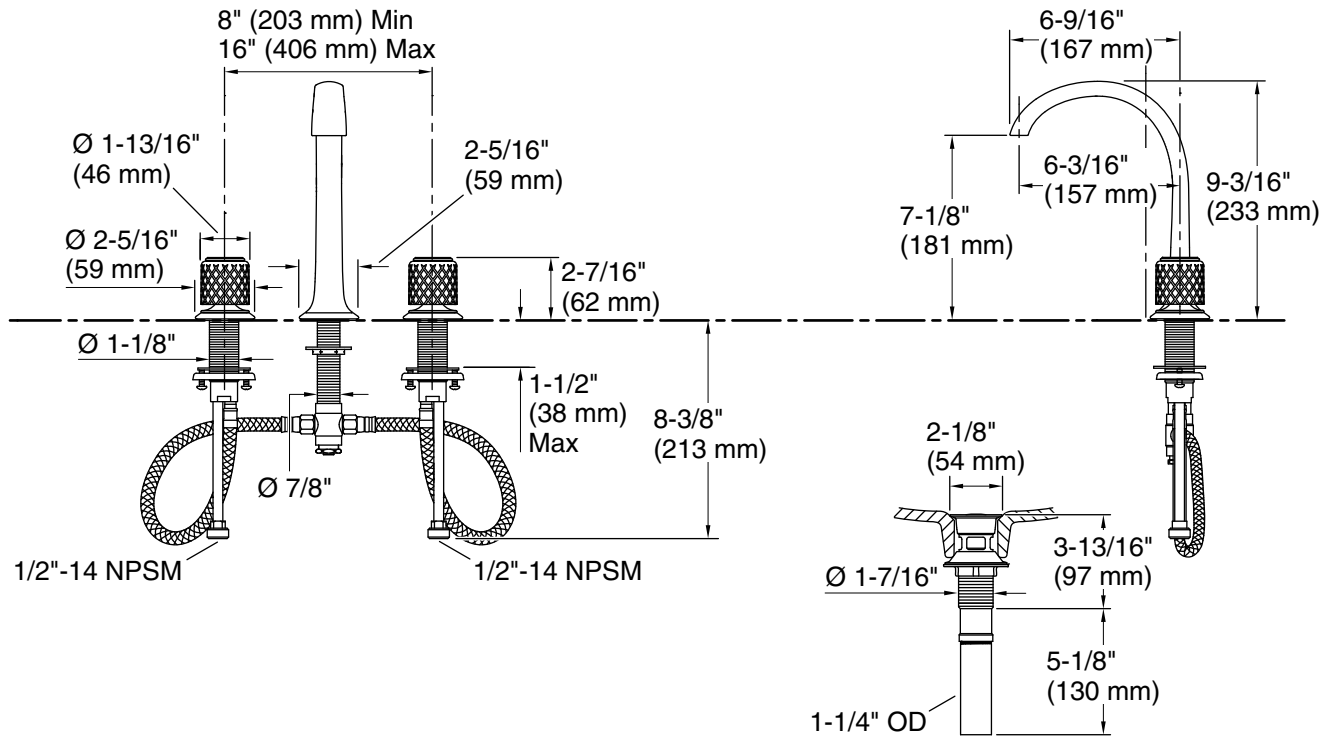

KALLISTA

Script® Sink Faucet, Arch Spout, Saint Louis Crystal Knobs

FEATURES

- Solid metal construction for durability and reliability
- Two-handle, widespread lavatory faucet for 8" (203 mm) - 16" (406 mm) centers
- Quarter-turn washerless ceramic disc valves
- 1.2 gal/min (4.5 l/min) maximum flow rate
- Includes Soft Touch drain
- Meets CalGreen requirements for lavatory faucets
- Complements the Script collection

CODES/STANDARDS APPLICABLE

Specified model meets or exceeds the following:

- ASME A112.18.1/CSA B125.1
- CSA B651*
- EPA WaterSense®
- ICC/ANSI A117.1
- NSF 61
- OBC*
- All applicable US Federal and State material regulations

P25051

CSA B651

OBC

ST LOUIS

* Compliant when installed to the specific requirement of this regulation

Soft Touch Drain

SPECIFIED MODEL				
Model	Description	Finishes		
P25051-SLB	Script Sink Faucet, Arch Spout, Saint Louis Dark Blue Crystal Handles	☐ CP Polished Chrome	☐ AD Nickel Silver	☐ BCH Blush Bronze
P25051-SLC	Script Sink Faucet, Arch Spout, Saint Louis Clear Crystal Handles	☐ CP Polished Chrome	☐ AD Nickel Silver	☐ BCH Blush Bronze
P25051-SLG	Script Sink Faucet, Arch Spout, Saint Louis Flannel Grey Crystal Handles	☐ CP Polished Chrome	☐ AD Nickel Silver	☐ BCH Blush Bronze

We reserve the right to make revisions without notice in the design of products or in packaging unless this right has specifically been waived at the time the order is accepted.