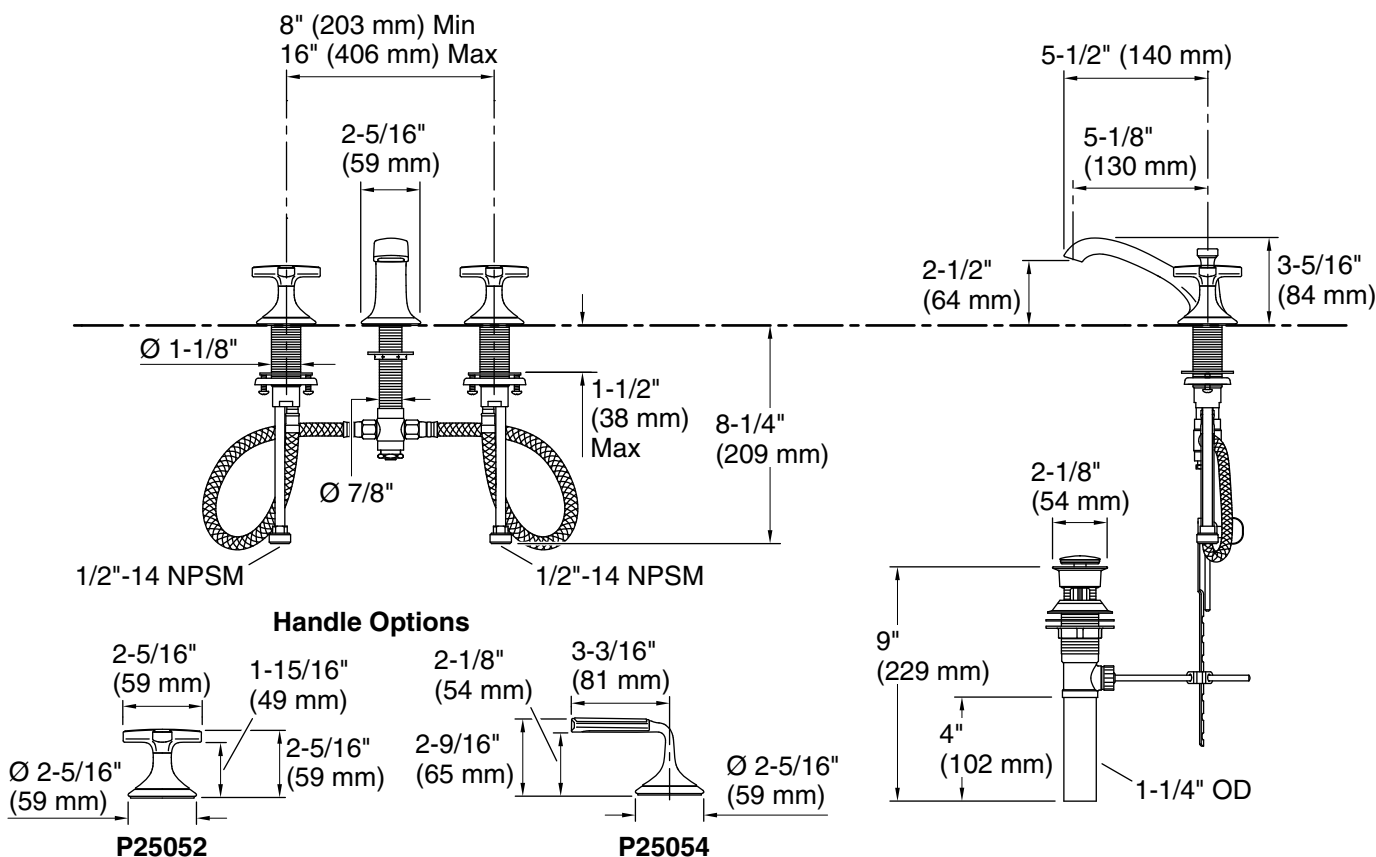

KALLISTA®

Script® Sink Faucet, Low Spout, Enamel Handles

FEATURES

- Solid metal construction for durability and reliability
- Two-handle, widespread lavatory faucet for 8" (203 mm) - 16" (406 mm) centers
- Quarter-turn washerless ceramic disc valves
- 1.2 gal/min (4.5 l/min) maximum flow rate
- Includes drain
- Meets CalGreen requirements for lavatory faucets
- Available with fired enamel handle inserts
- Complements the Script collection

CODES/STANDARDS APPLICABLE

Specified model meets or exceeds the following:

- ADA*
- ASME A112.18.1/CSA B125.1
- CSA B651*
- EPA WaterSense®
- ICC/ANSI A117.1
- NSF 61
- OBC* (lever only)
- All applicable US Federal and State material regulations

* Compliant when installed to the specific requirement of this regulation

P25052, P25054

ADA

CSA B651

OBC

SPECIFIED MODEL				
Model	Description	Finishes		
P25052-CBR	Script Sink Faucet, Low Spout, Enamel Celeste Blue Ripple, Cross Handles	☐ CP Polished Chrome	☐ AD Nickel Silver	☐ BCH Blush Bronze
P25052-FRP	Script Sink Faucet, Low Spout, Enamel Frost Ripple, Cross Handles	☐ CP Polished Chrome	☐ AD Nickel Silver	☐ BCH Blush Bronze
P25052-FGR	Script Sink Faucet, Low Spout, Enamel Flannel Grey Ripple, Cross Handles	☐ CP Polished Chrome	☐ AD Nickel Silver	☐ BCH Blush Bronze
P25054-CBW	Script Sink Faucet, Low Spout, Enamel Celeste Blue Wave, Lever Handles	☐ CP Polished Chrome	☐ AD Nickel Silver	☐ BCH Blush Bronze
P25054-FRW	Script Sink Faucet, Low Spout, Enamel Frost Wave, Lever Handles	☐ CP Polished Chrome	☐ AD Nickel Silver	☐ BCH Blush Bronze
P25054-FGW	Script Sink Faucet, Low Spout, Enamel Flannel Grey Wave, Lever Handles	☐ CP Polished Chrome	☐ AD Nickel Silver	☐ BCH Blush Bronze
P25054-SPR	Script Sink Faucet, Low Spout, Enamel Spring Rain, Lever Handles	☐ CP Polished Chrome	☐ AD Nickel Silver	☐ BCH Blush Bronze

We reserve the right to make revisions without notice in the design of products or in packaging unless this right has specifically been waived at the time the order is accepted.