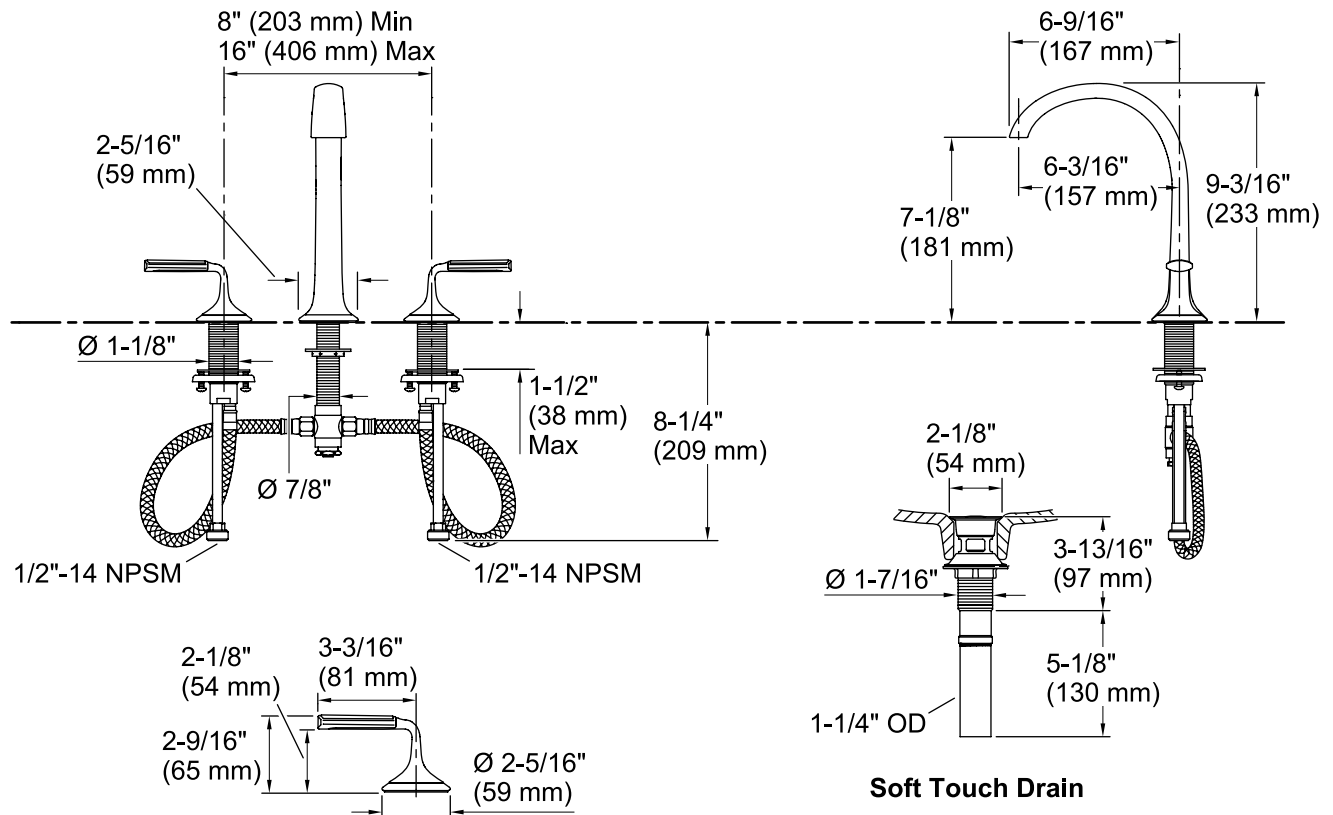

P25055

FEATURES

- Solid metal construction for durability and reliability
- Two-handle, widespread lavatory faucet for 8" (203 mm) - 16" (406 mm) centers
- Quarter-turn washerless ceramic disc valves
- 1.2 gal/min (4.5 l/min) maximum flow rate
- Includes Soft Touch drain
- Meets CalGreen requirements for lavatory faucets
- Available with fired enamel handle inserts
- Complements the Script collection

CODES/STANDARDS APPLICABLE

Specified model meets or exceeds the following:

- ADA*
- ASME A112.18.1/CSA B125.1
- CSA B651*
- EPA WaterSense®
- ICC/ANSI A117.1
- NSF 61
- OBC* (lever only)
- All applicable US Federal and State material regulations

ADA

CSA B651

OBC

* Compliant when installed to the specific requirement of this regulation

SPECIFIED MODEL

Model	Description	Finishes		
P25055-CBW	Script Sink Faucet, Arch Spout, Enamel Celeste Blue Wave, Lever Handles	<input type="checkbox"/> CP Polished Chrome	<input type="checkbox"/> AD Nickel Silver	<input type="checkbox"/> BV Brushed Bronze
P25055-FGW	Script Sink Faucet, Arch Spout, Enamel Flannel Grey Wave, Lever Handles	<input type="checkbox"/> CP Polished Chrome	<input type="checkbox"/> AD Nickel Silver	<input type="checkbox"/> BV Brushed Bronze
P25055-SPR	Script Sink Faucet, Arch Spout, Enamel Spring Rain, Lever Handles	<input type="checkbox"/> CP Polished Chrome	<input type="checkbox"/> AD Nickel Silver	<input type="checkbox"/> BV Brushed Bronze