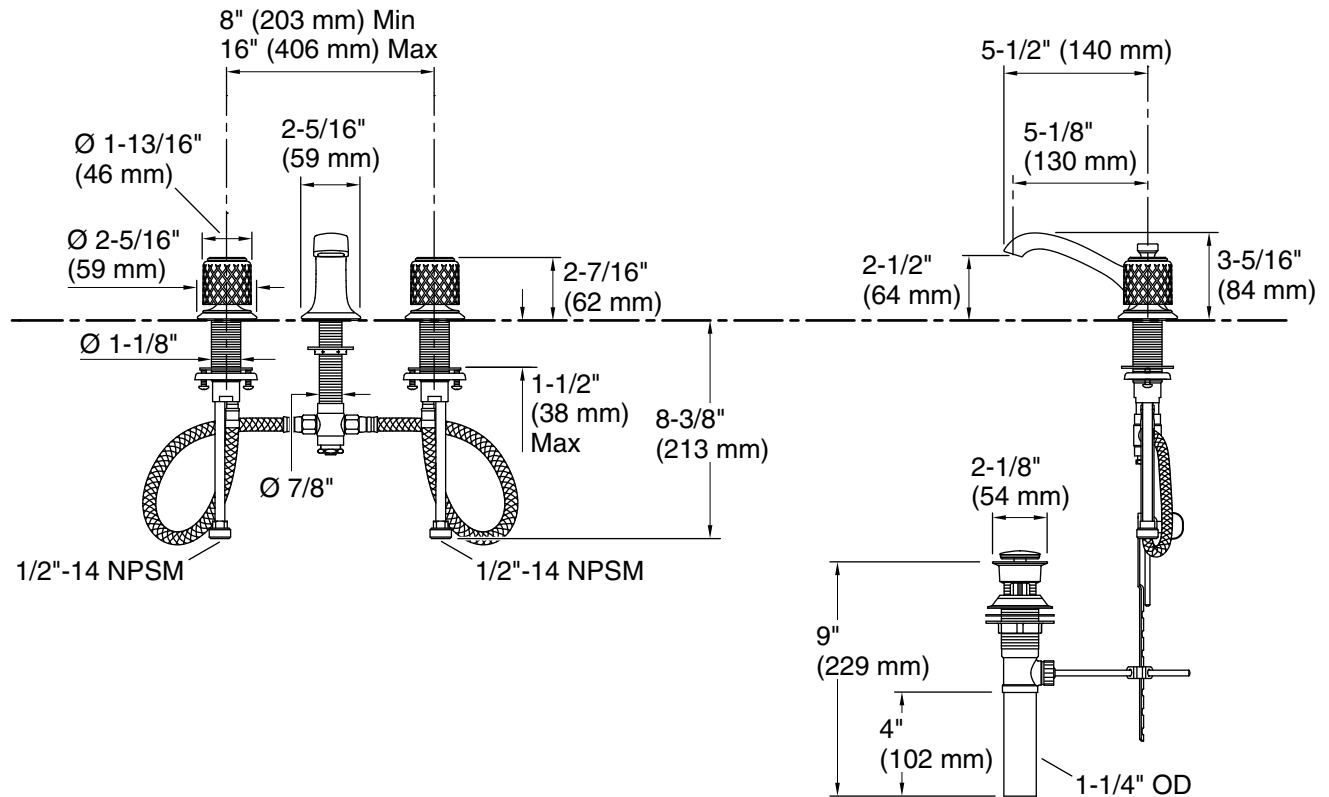

KALLISTA®

Script® Sink Faucet, Low Spout, Saint Louis Crystal Knobs

FEATURES

- Solid metal construction for durability and reliability
- Two-handle, widespread lavatory faucet for 8" (203 mm) - 16" (406 mm) centers
- Quarter-turn washerless ceramic disc valves
- 1.2 gal/min (4.5 l/min) maximum flow rate
- Includes drain
- Meets CalGreen requirements for lavatory faucets
- Complements the Script collection

CODES/STANDARDS APPLICABLE

Specified model meets or exceeds the following:

- ASME A112.18.1/CSA B125.1
- CSA B651*
- EPA WaterSense®
- ICC/ANSI A117.1
- NSF 61
- OBC*
- All applicable US Federal and State material regulations

P25050

CSA B651 OBC

ST LOUIS

* Compliant when installed to the specific requirement of this regulation

SPECIFIED MODEL

Model	Description	Finishes		
P25050-SLB	Script Sink Faucet, Low Spout, Saint Louis Dark Blue Crystal Handles	☐ CP Polished Chrome	☐ AD Nickel Silver	☐ BCH Blush Bronze
P25050-SLC	Script Sink Faucet, Low Spout, Saint Louis Clear Crystal Handles	☐ CP Polished Chrome	☐ AD Nickel Silver	☐ BCH Blush Bronze
P25050-SLG	Script Sink Faucet, Low Spout, Saint Louis Flannel Grey Crystal Handles	☐ CP Polished Chrome	☐ AD Nickel Silver	☐ BCH Blush Bronze

We reserve the right to make revisions without notice in the design of products or in packaging unless this right has specifically been waived at the time the order is accepted.