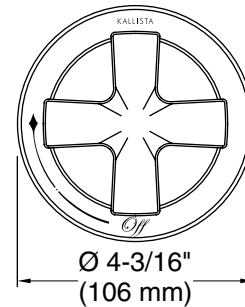

FEATURES

- Solid metal construction for durability and reliability
- Volume control valve allows the user to customize their shower experience
- Complements the Script collection

CODES/STANDARDS APPLICABLE

Specified model meets or exceeds the following:

- ASME A112.18.1/CSA B125.1
- ICC/ANSI A117.1
- ADA*
- OBC* (Lever only)
- CSA B651* (Lever only)

* Compliant when installed to the specific requirement of this regulation

P25023

P25023-CR

P25023-LV

SPECIFIED MODEL

Model	Description	Finishes		
P25023-CR	Script Volume Control Trim, Cross Handle	☐ CP Polished Chrome	☐ AD Nickel Silver	☐ BV Brushed Bronze
P25023-LV	Script Volume Control Trim, Lever Handle	☐ CP Polished Chrome	☐ AD Nickel Silver	☐ BV Brushed Bronze
Required Rough-in				
P29527-00	1/2" Volume Control Valve	☐ N/A		
P29528-00	3/4" Volume Control Valve	☐ N/A		

We reserve the right to make revisions without notice in the design of products or in packaging unless this right has specifically been waived at the time the order is accepted.