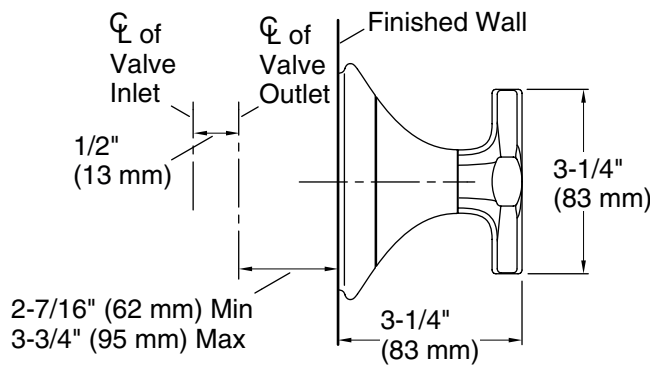

FEATURES

- Solid metal construction for durability and reliability
- Volume control valve allows the user to customize their shower experience
- Complements the Script collection

CODES/STANDARDS APPLICABLE

Specified model meets or exceeds the following:

- ASME A112.18.1/CSA B125.1
- ICC/ANSI A117.1
- ADA*
- OBC* (Lever only)
- CSA B651* (Lever only)

* Compliant when installed to the specific requirement of this regulation

P25023