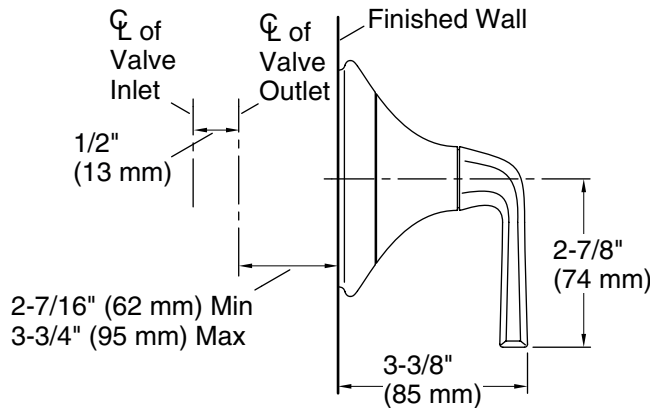

P25023-CR

P25023-LV