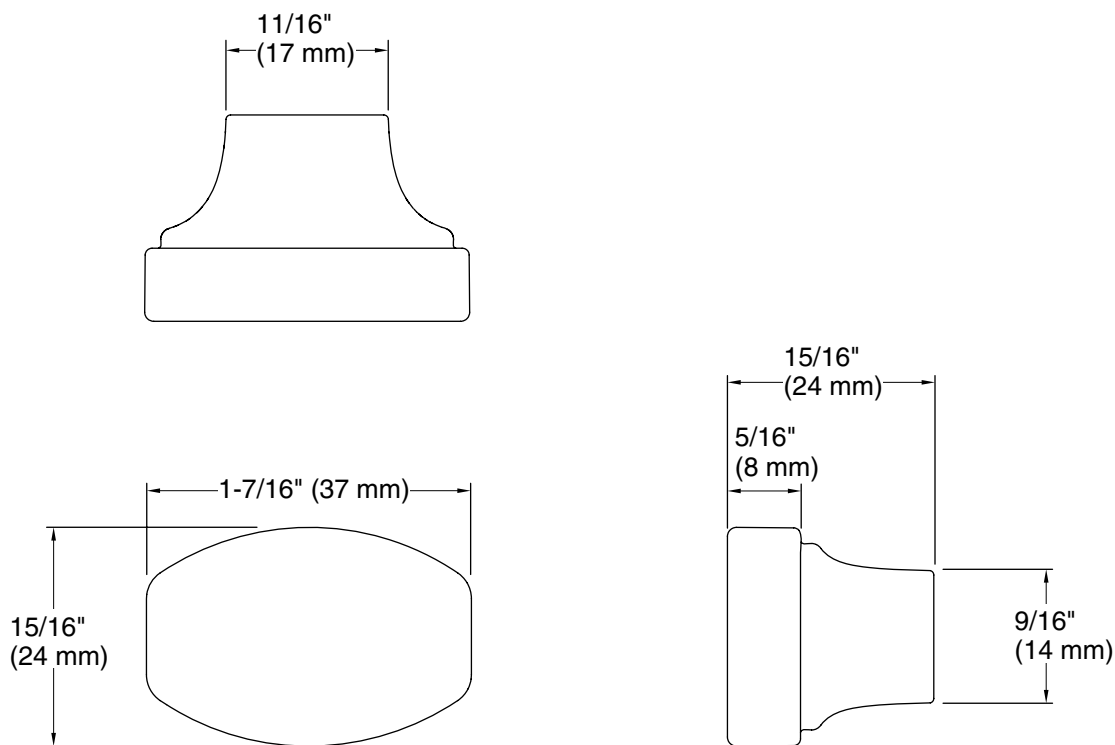

FEATURES

P30800

- Solid metal construction for durability and reliability
- Includes all hardware for installation
- Complements KALLISTA's transitional faucets and fixtures

| SPECIFIED MODEL | | | | | |
|-----------------|---------------------------|---|--|---|--------------------------------------|
| Model | Description | Finishes | | | |
| P30800-00 | Transitional Cabinet Knob | <input type="checkbox"/> CP Polished Chrome | <input type="checkbox"/> AD Nickel Silver | <input type="checkbox"/> BV Brushed Bronze | <input type="checkbox"/> LB Bronze |
| | | <input type="checkbox"/> AG Brushed Nickel | <input type="checkbox"/> AF French Gold | <input type="checkbox"/> SN Polished Nickel | <input type="checkbox"/> GN Gunmetal |
| | | <input type="checkbox"/> BL Matte Black | <input type="checkbox"/> ULB Unlacquered Brass | | |