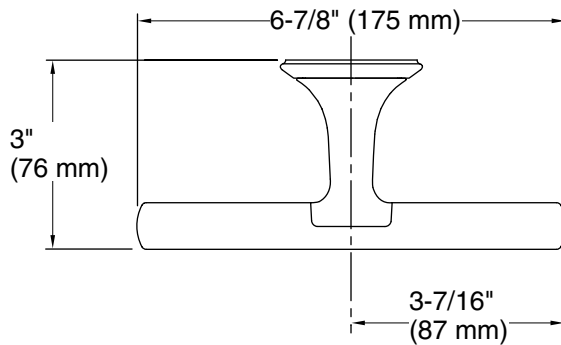

FEATURES

P25013

- Solid metal construction for durability and reliability
- Includes hex wrench for installation
- Complements the Script collection

SPECIFIED MODEL

Model	Description	Finishes		
P25013-00	Script Towel Ring	<input type="checkbox"/> CP Polished Chrome	<input type="checkbox"/> AD Nickel Silver	<input type="checkbox"/> BV Brushed Bronze