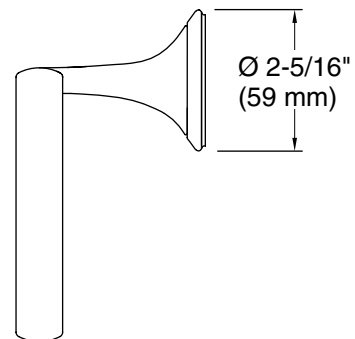

FEATURES

P25013

- Solid metal construction for durability and reliability
- Includes hex wrench for installation
- Complements the Script collection

SPECIFIED MODEL

Model	Description	Finishes		
P25013-00	Script Towel Ring	<input type="checkbox"/> CP Polished Chrome	<input type="checkbox"/> AD Nickel Silver	<input type="checkbox"/> BV Brushed Bronze