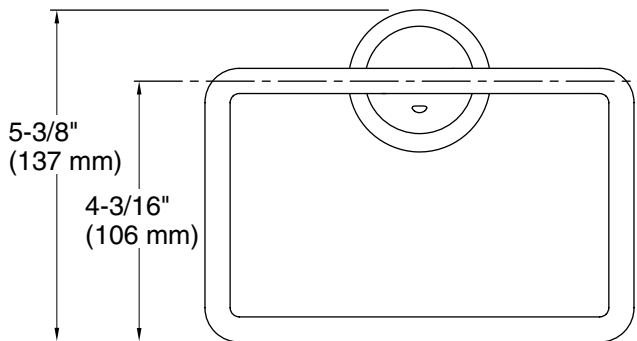

FEATURES

P25013

- Solid metal construction for durability and reliability
- Includes hex wrench for installation
- Complements the Script collection

SPECIFIED MODEL

Model	Description	Finishes		
P25013-00	Script Towel Ring	<input type="checkbox"/> CP Polished Chrome	<input type="checkbox"/> AD Nickel Silver	<input type="checkbox"/> BV Brushed Bronze