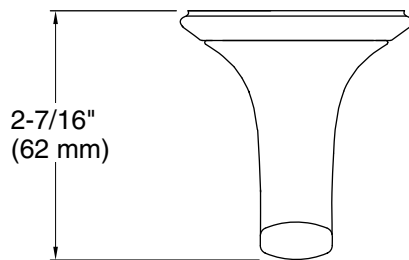

FEATURES

P25046

- Solid metal construction for durability and reliability
- Includes hex wrench for installation
- Complements the Script collection

SPECIFIED MODEL

| Model | Description | Finishes | | |
|-----------|-------------|---|---|--|
| P25046-00 | Script Hook | <input type="checkbox"/> CP Polished Chrome | <input type="checkbox"/> AD Nickel Silver | <input type="checkbox"/> BV Brushed Bronze |