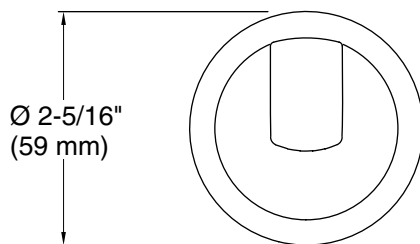

FEATURES

P25046

- Solid metal construction for durability and reliability
- Includes hex wrench for installation
- Complements the Script collection

SPECIFIED MODEL

| Model | Description | Finishes | | |
|-----------|-------------|---|---|--|
| P25046-00 | Script Hook | <input type="checkbox"/> CP Polished Chrome | <input type="checkbox"/> AD Nickel Silver | <input type="checkbox"/> BV Brushed Bronze |