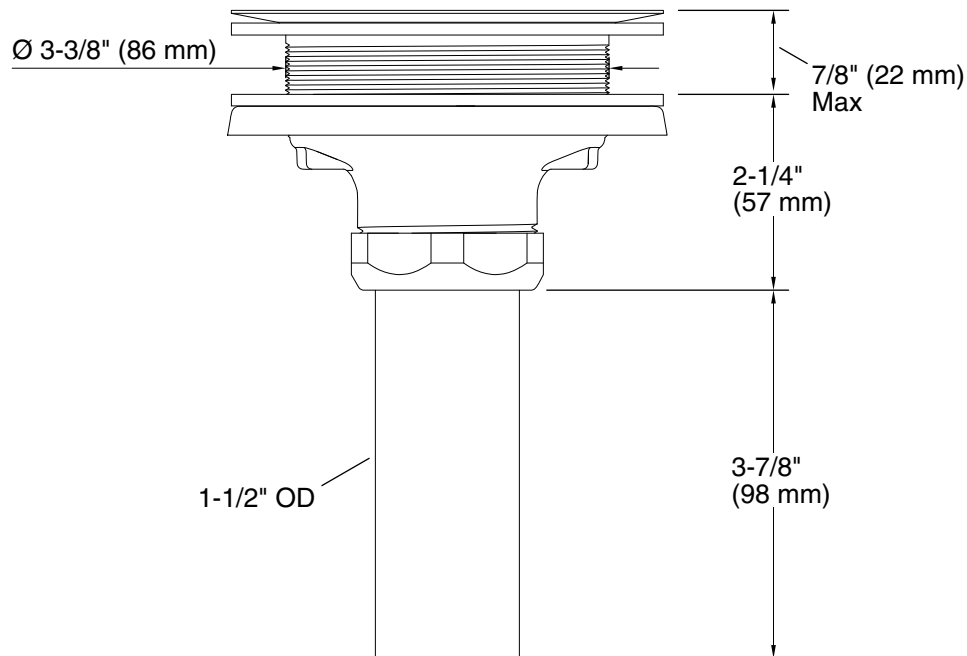

FEATURES

- Solid brass construction for durability and reliability
- Removable basket strainer with twist open/close stopper
- Includes tailpiece
- Complements Kallista sinks and faucets

SPECIFIED MODEL		
Model	Description	Finishes
P34004-00	Kitchen Sink Strainer	<input type="checkbox"/> ULB Unlacquered Brass