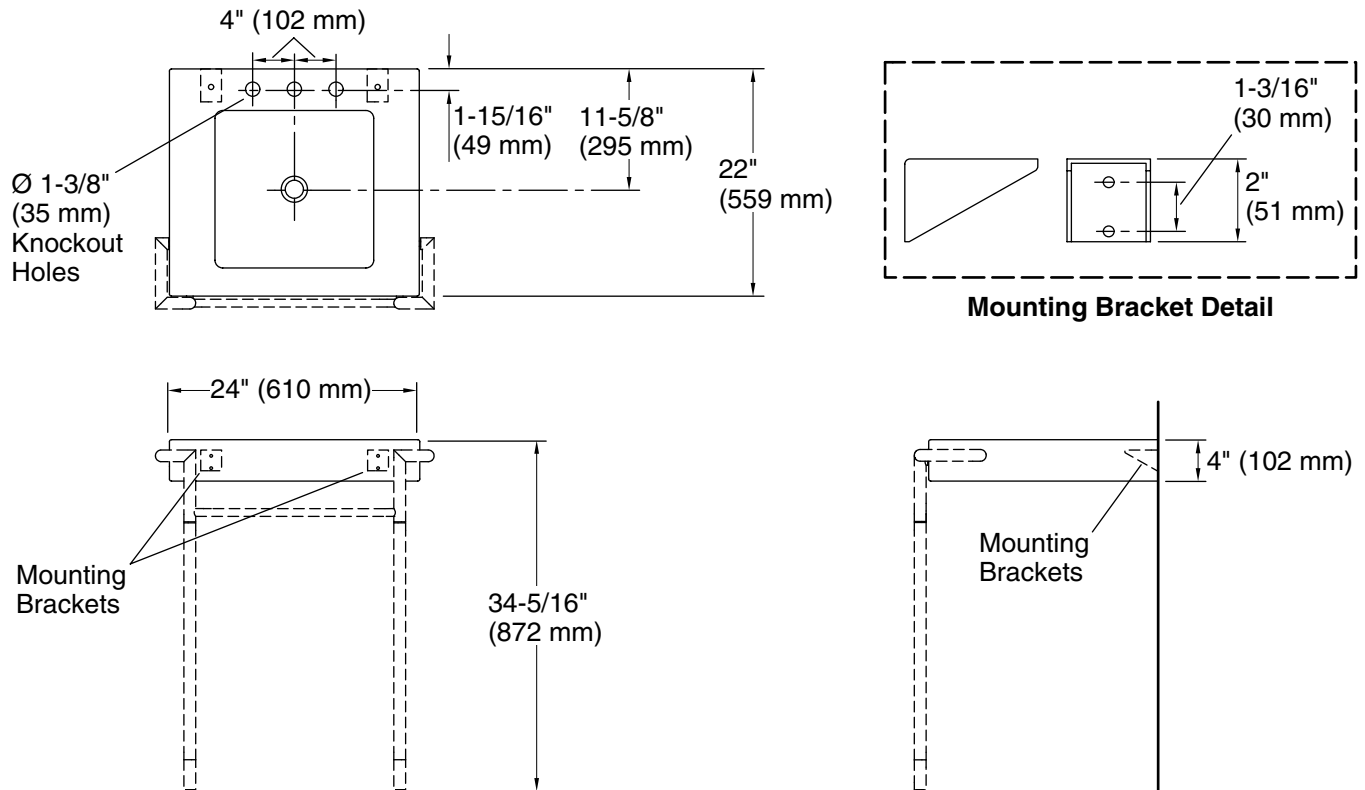

FEATURES

- Top is cut from a single piece of marble / limestone
- Top features knockout holes for an 8" (203 mm) widespread or single-control basin set
- Complements the Vir Stil® and Pinna Paletta® collections