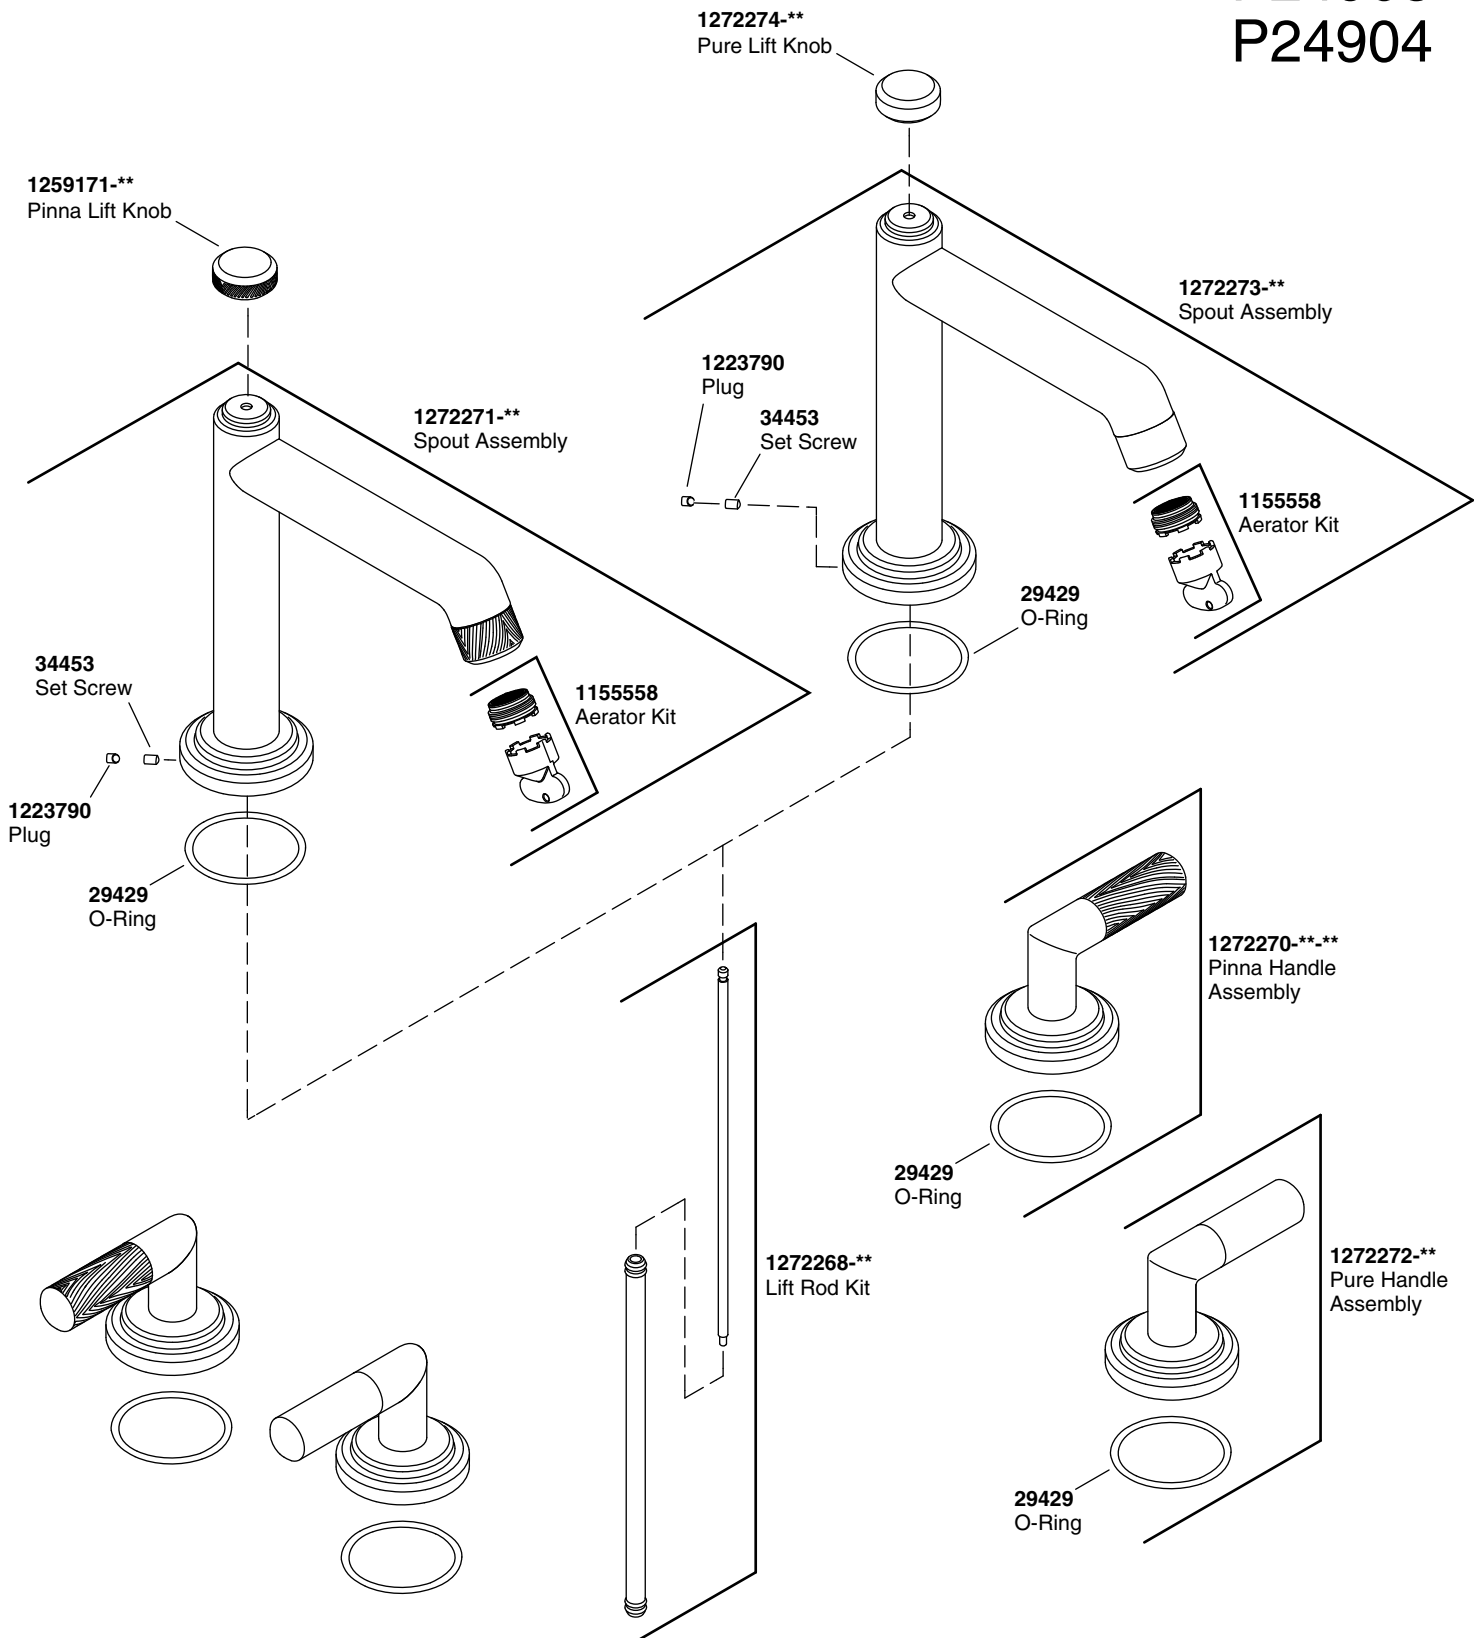

KALLISTA

Paletta™ Deck-Mount Bath Set with Diverter

Service Parts

P24903
P24904

**Finish/color code must be specified when ordering

We reserve the right to make revisions without notice in the design of products or in packaging unless this right has specifically been waived at the time the order is accepted.