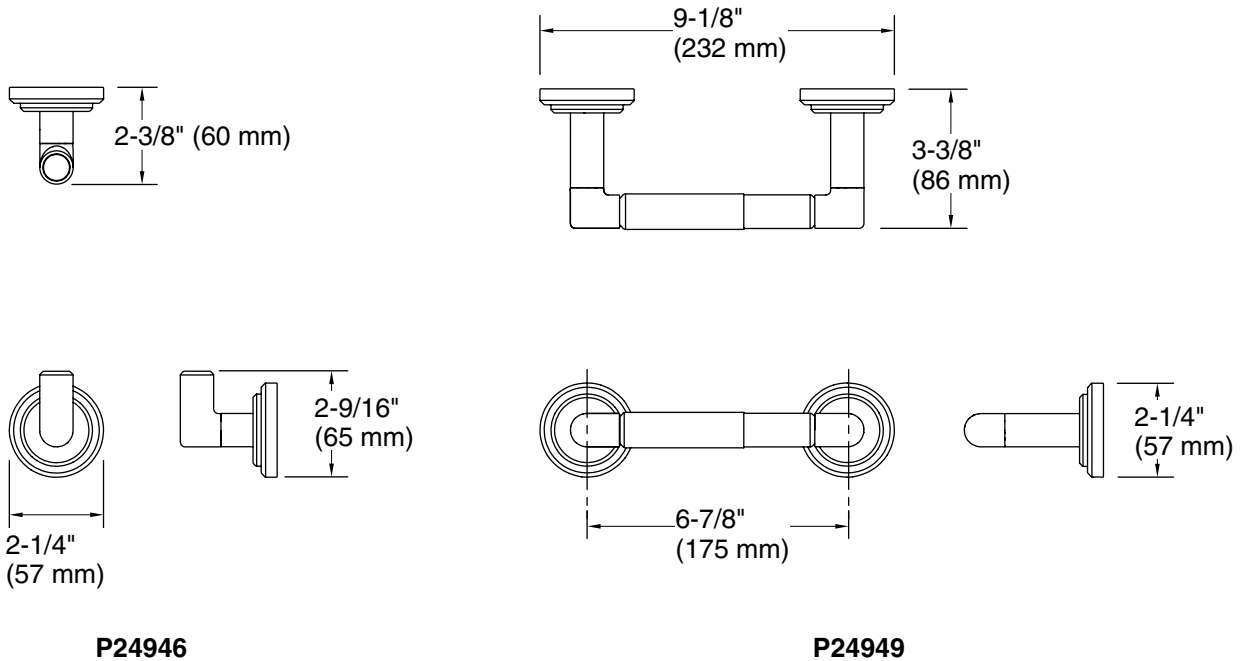

FEATURES

- Solid brass construction for durability and reliability
- Includes hex wrench for installation
- Complements the Pure Paletta collection

P24946,
P24949

P24946

P24949

SPECIFIED MODEL			
Model	Description	Finishes	
P24946-00	Pure Paletta Hook	<input type="checkbox"/> CP Polished Chrome	<input type="checkbox"/> SN Polished Nickel
P24949-00	Pure Paletta Toilet Paper Holder	<input type="checkbox"/> CP Polished Chrome	<input type="checkbox"/> SN Polished Nickel