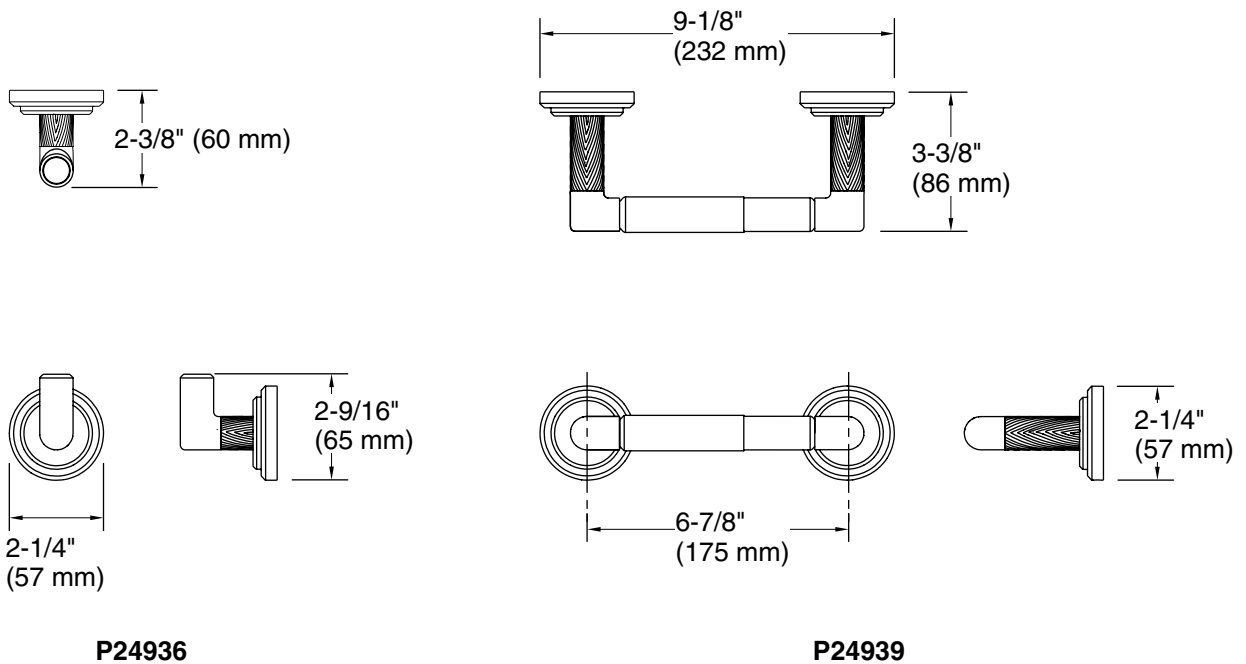

FEATURES

- Solid brass construction for durability and reliability
- Includes hex wrench for installation
- Complements the Pinna Paletta collection

P24936,
P24939

P24936

P24939

SPECIFIED MODEL		
Model	Description	Finishes
P24936-CPH	Pinna Paletta Hook w/Polished Chrome Accent	<input type="checkbox"/> CP Polished Chrome
P24936-SNW	Pinna Paletta Hook w/Polished Nickel Accent	<input type="checkbox"/> SN Polished Nickel
P24936-ULB	Pinna Paletta Hook w/Unlacquered Brass Accent	<input type="checkbox"/> ULB Unlacquered Brass
P24939-CPH	Pinna Paletta Toilet Paper Holder w/Polished Chrome Accent	<input type="checkbox"/> CP Polished Chrome
P24939-SNW	Pinna Paletta Toilet Paper Holder w/Polished Nickel Accent	<input type="checkbox"/> SN Polished Nickel
P24939-ULB	Pinna Paletta Toilet Paper Holder w/Unlacquered Brass Accent	<input type="checkbox"/> ULB Unlacquered Brass