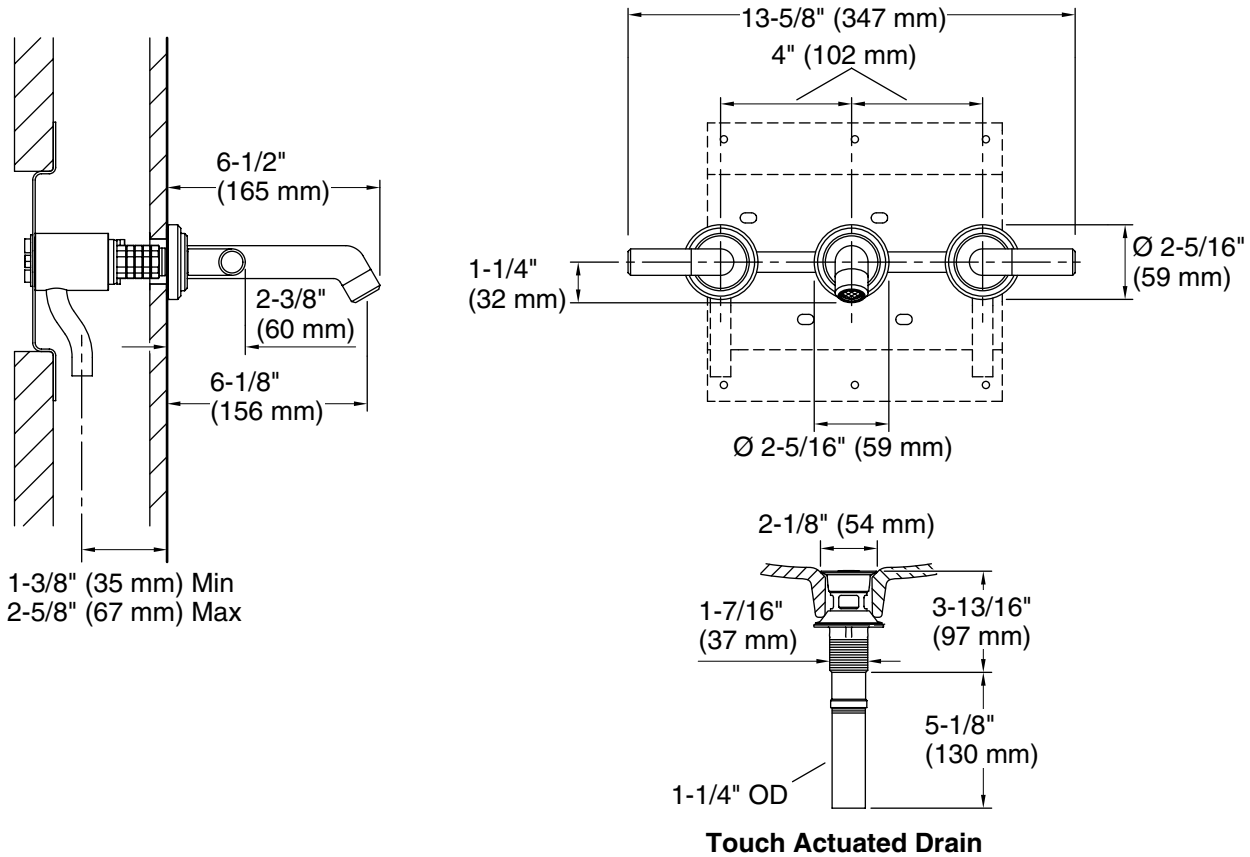

FEATURES

- Solid metal construction for durability and reliability
- Quarter-turn washerless ceramic disc valves
- 1.2 gal/min (4.5 l/min) maximum flow rate
- Includes Soft Touch drain
- Meets CalGreen requirements for basin faucets
- Complements the Pure Paletta collection

P24911

* Compliant when installed to the specific requirement of this regulation

SPECIFIED MODEL			
Model	Description	Finishes	
P24911-LV	Pure Paletta Wall-Mount Sink Faucet	<input type="checkbox"/> CP Polished Chrome	<input type="checkbox"/> SN Polished Nickel
Required Rough-in			
P29304-00	Rough-in	<input type="checkbox"/> N/A	