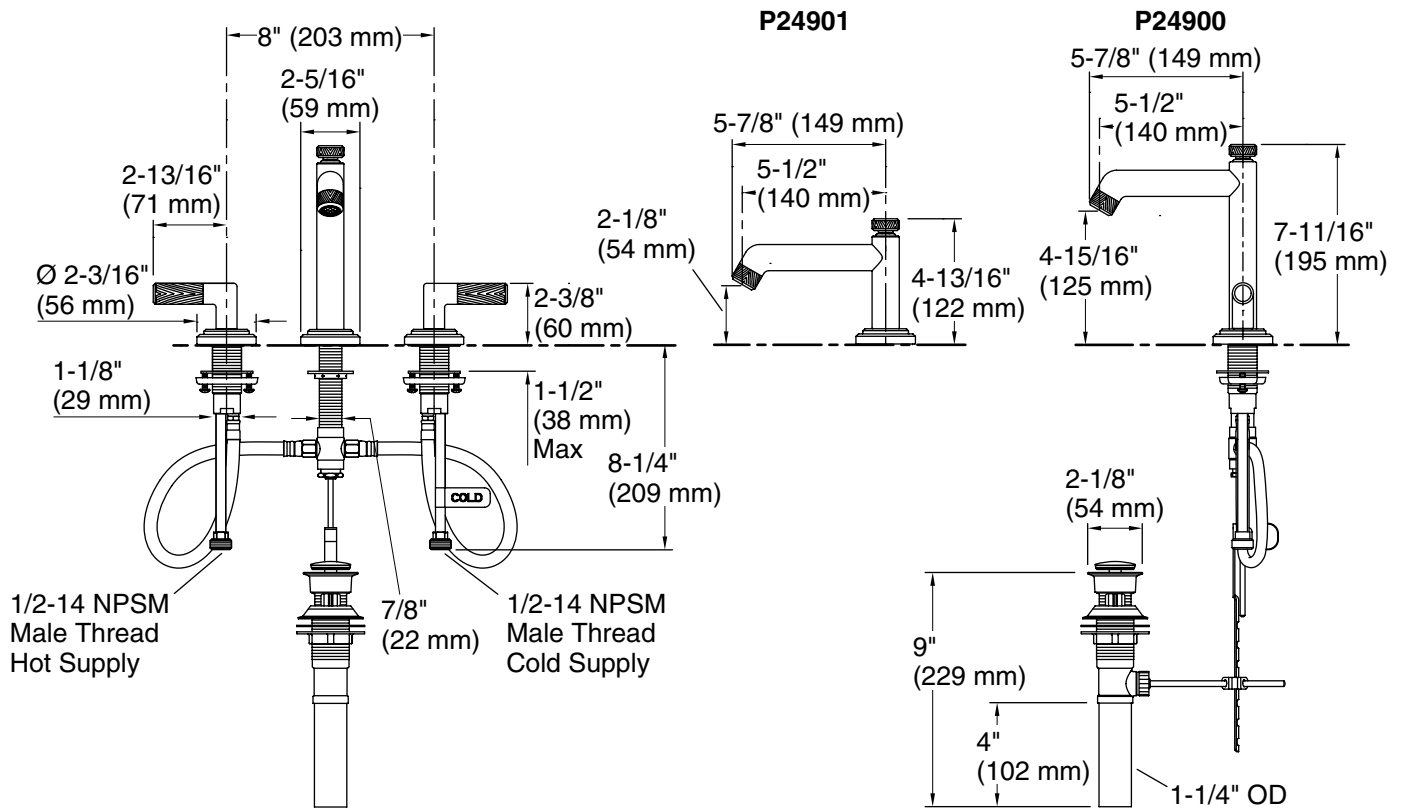

FEATURES

- Solid brass construction for durability and reliability
- Two-handle, widespread sink faucet for 8" (203 mm) - 16" (406 mm) centers
- Quarter-turn washerless ceramic disc valves
- 1.2 gal/min (4.5 l/min) maximum flow rate
- Includes drain
- Meets CalGreen requirements for sink faucets
- Complements the Pinna Paletta collection

P24900, P24901

* Compliant when installed to the specific requirement of this regulation

SPECIFIED MODEL		
Model	Description	Finishes
P24900-CPH	Pinna Paletta Sink Faucet w/Polished Chrome Accent, Tall Spout	<input type="checkbox"/> CP Polished Chrome
P24900-SNW	Pinna Paletta Sink Faucet w/Antique Polished Nickel Accent, Tall Spout	<input type="checkbox"/> SN Polished Nickel
P24900-ULB	Pinna Paletta Sink Faucet w/Unlacquered Brass Accent, Tall Spout	<input type="checkbox"/> ULB Unlacquered Brass
P24901-CPH	Pinna Paletta Sink Faucet w/Polished Chrome Accent, Low Spout	<input type="checkbox"/> CP Polished Chrome
P24901-SNW	Pinna Paletta Sink Faucet w/Antique Polished Nickel Accent, Low Spout	<input type="checkbox"/> SN Polished Nickel
P24901-ULB	Pinna Paletta Sink Faucet w/Unlacquered Brass Accent, Low Spout	<input type="checkbox"/> ULB Unlacquered Brass