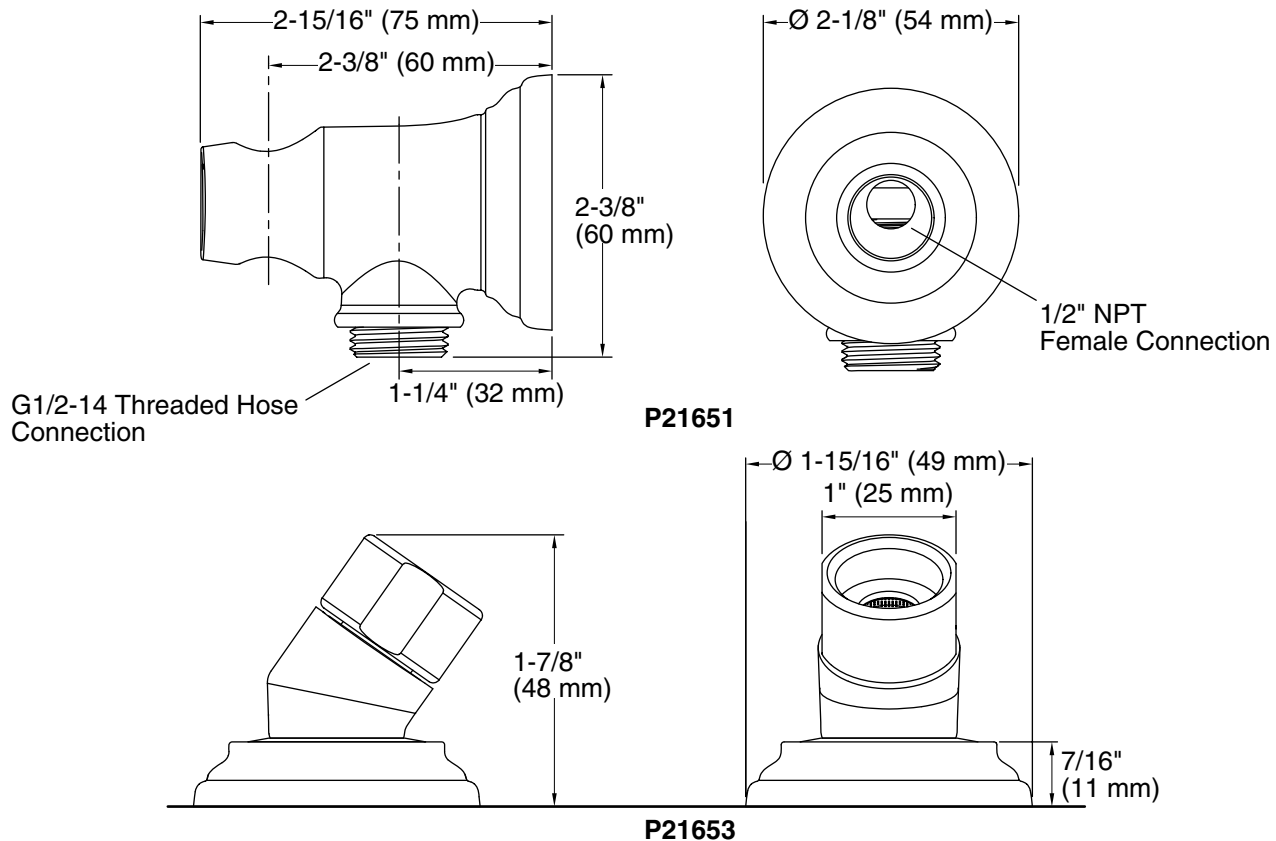

P21651, P21653

FEATURES

- Solid metal construction for durability and reliability
- Integrated supply and holder
- Clean look with reduced number of components needed in the shower space
- Complements Kallista faucets and fixtures

SPECIFIED MODEL				
Model	Description	Finishes		
P21651-00	Traditional Wall Bracket with Integrated Supply Elbow	<input type="checkbox"/> CP Polished Chrome	<input type="checkbox"/> AD Nickel Silver	<input type="checkbox"/> BZ Antique Bronze
		<input type="checkbox"/> AG Brushed Nickel	<input type="checkbox"/> W7 Black Nickel	<input type="checkbox"/> SN Polished Nickel
P21653-00	Traditional Deck-Mounted Handshower Trim	<input type="checkbox"/> CP Polished Chrome	<input type="checkbox"/> AD Nickel Silver	<input type="checkbox"/> BZ Antique Bronze
		<input type="checkbox"/> AG Brushed Nickel	<input type="checkbox"/> W7 Black Nickel	<input type="checkbox"/> SN Polished Nickel