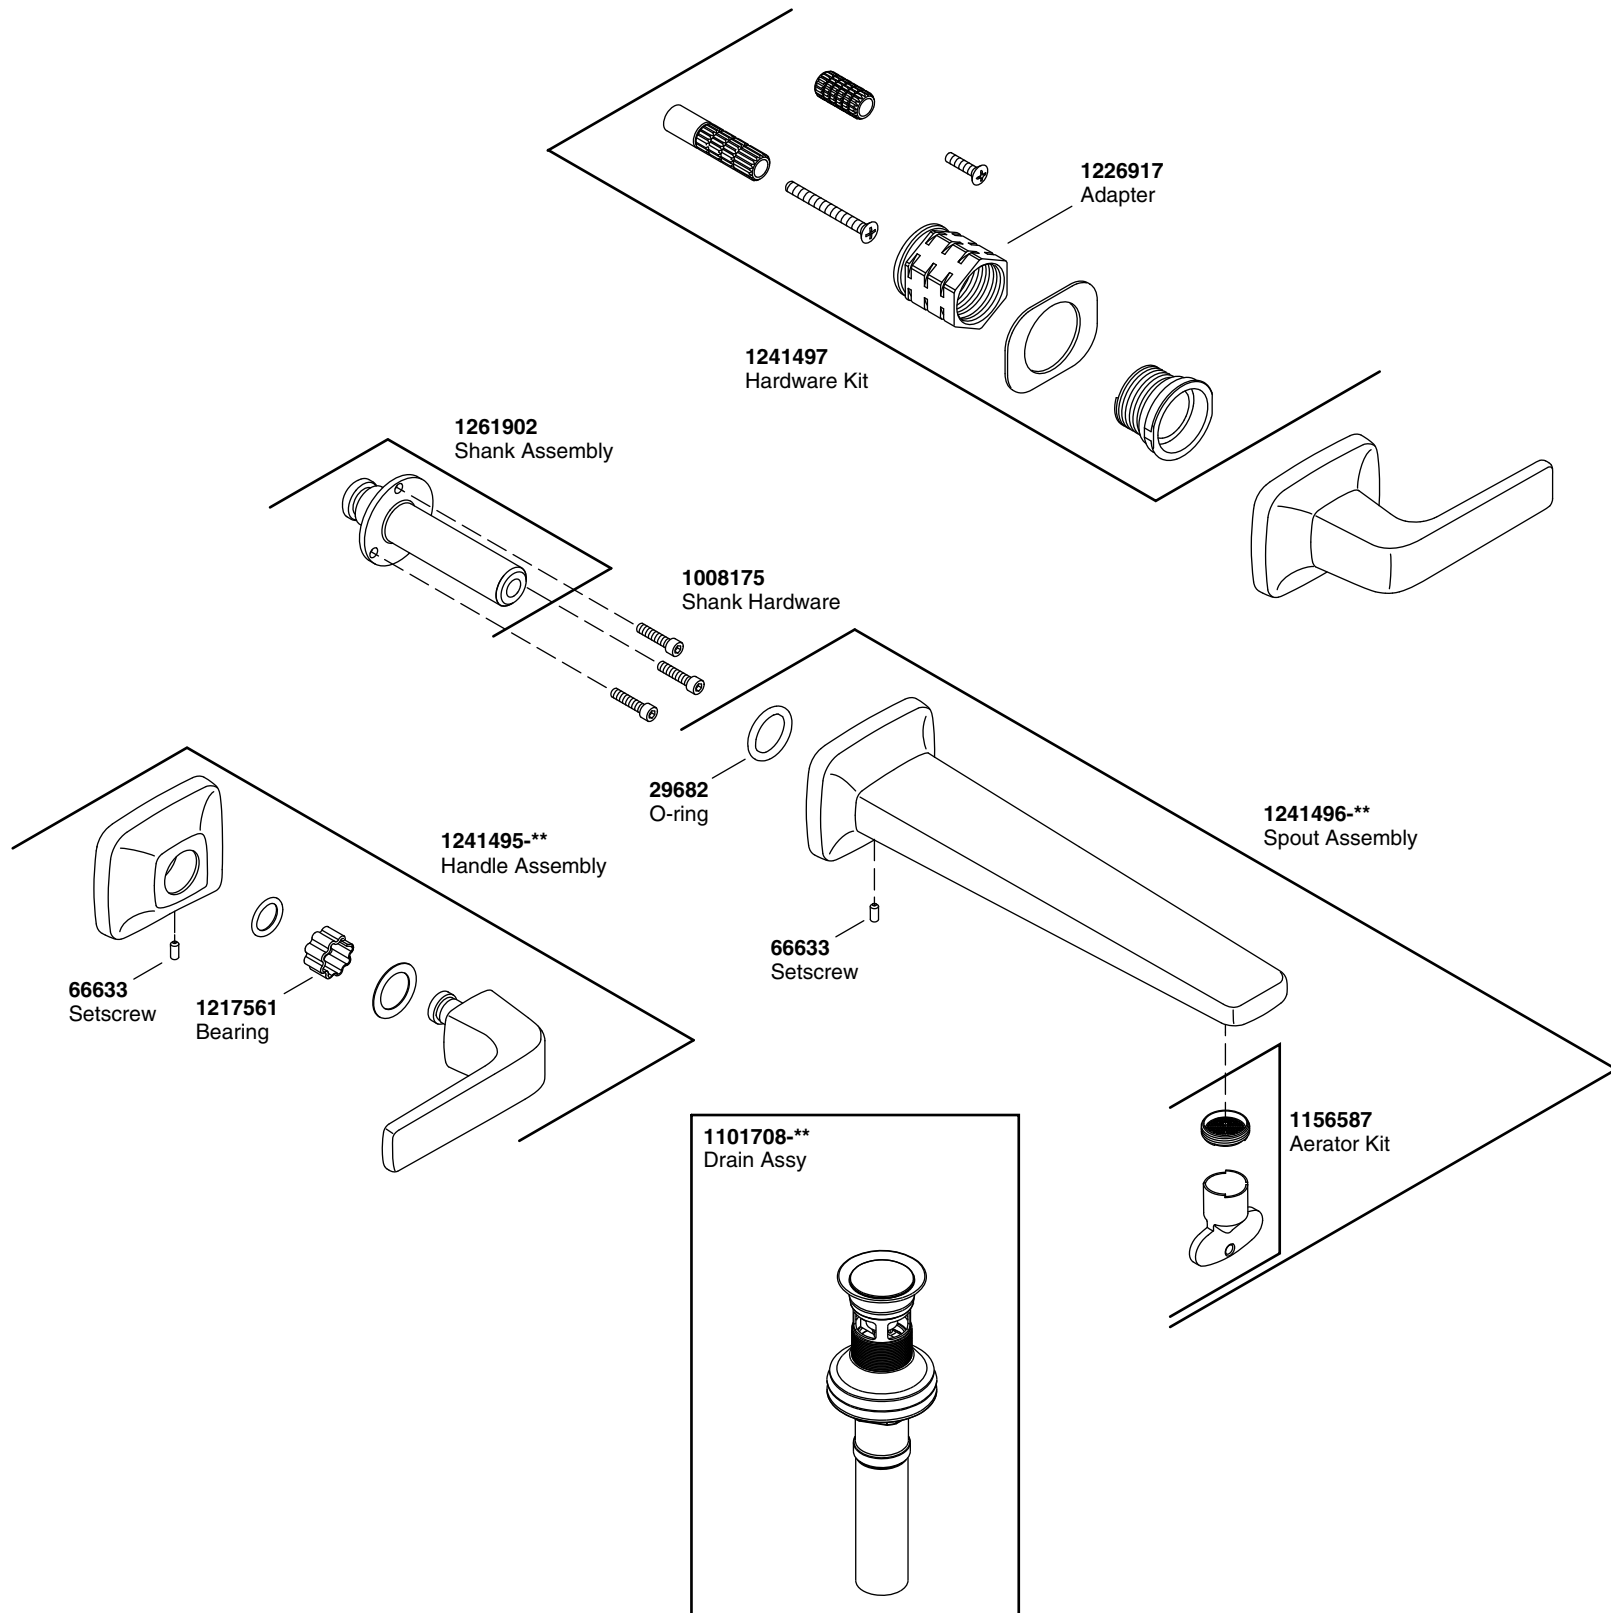

KALLISTA®

Per Se™ Wall-Mounted Basin Set

Service Parts

P24702

**Finish/color code must be specified when ordering

We reserve the right to make revisions without notice in the design of products or in packaging unless this right has specifically been waived at the time the order is accepted.