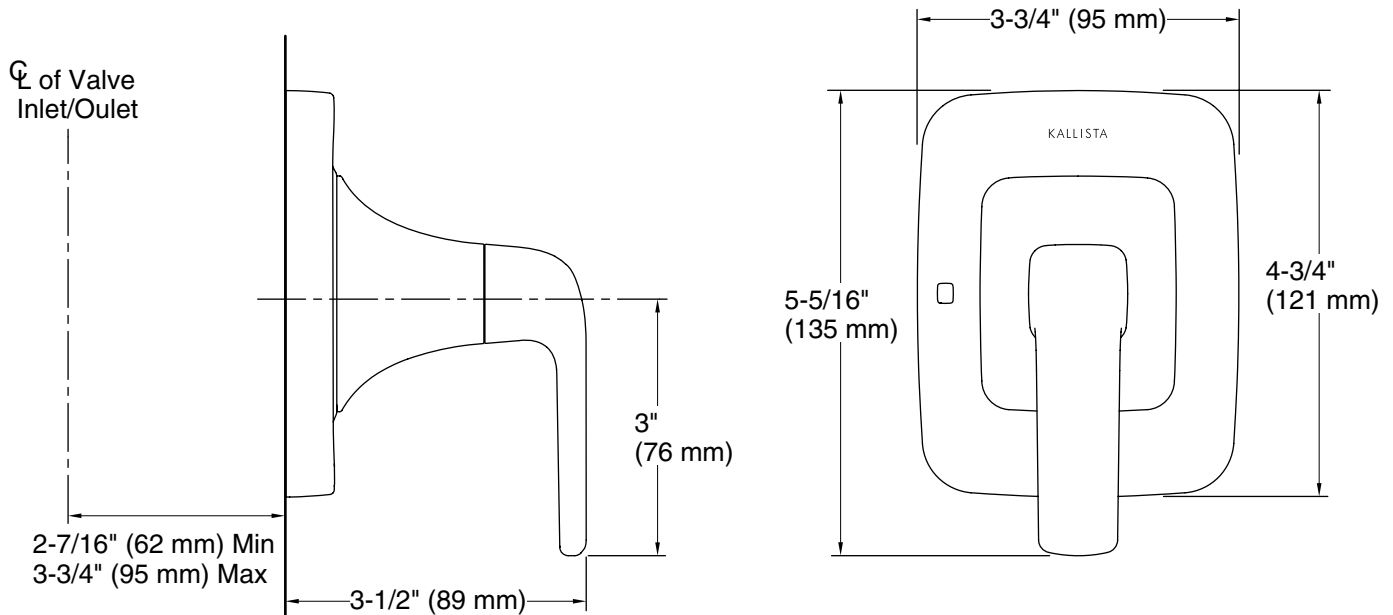

### FEATURES

- Solid metal construction for durability and reliability
- Volume control valve allows the user to customize their shower experience
- Complements the Per Se collection

# P24723

ADA

SPECIFIED MODEL				
Model	Description			
P24723-LV	Per Se Volume Control Valve Trim, Lever Handle	<input type="checkbox"/> CP Polished Chrome	<input type="checkbox"/> AD Nickel Silver	<input type="checkbox"/> AG Brushed Nickel
		<input type="checkbox"/> AF French Gold		
Required Rough-in				
P29527-00	1/2" Volume Control	<input type="checkbox"/> NA		
P29528-00	3/4" Volume Control	<input type="checkbox"/> NA		