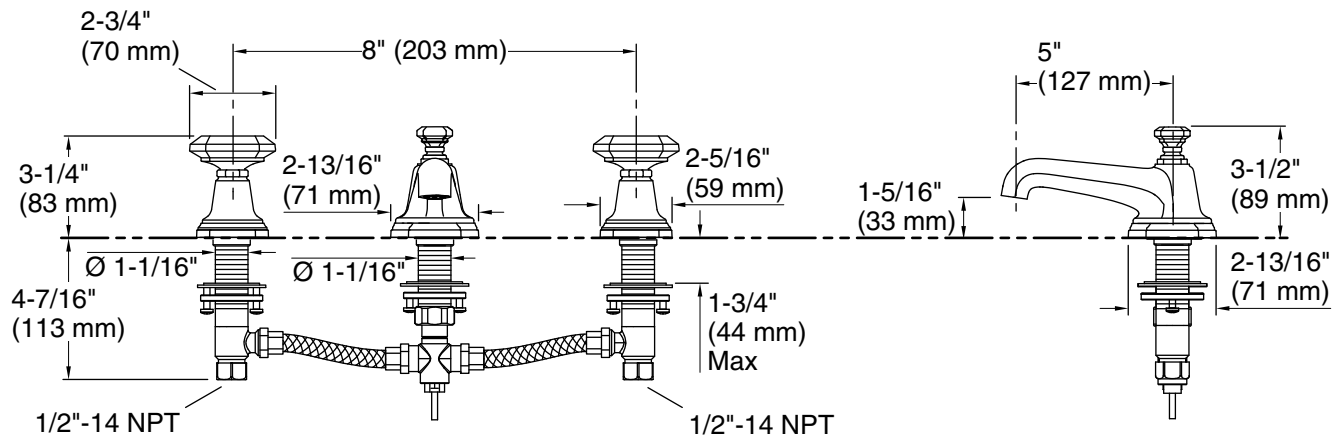

KALLISTA®

For Loft Basin Set, Crystal Handles

FEATURES

- Solid brass construction for durability and reliability
- Brass valve bodies
- Quarter-turn washerless ceramic disc valves
- Flexible connections for easy installation
- 1.2 gal/min (4.5 l/min) maximum flow rate
- Laminar flow
- Meets CalGreen requirements for bathroom sink faucets
- Complements the For Loft collection

CODES/STANDARDS APPLICABLE

1. Specified model meets or exceeds the following:
2. A112.18.1/CSA B125.1
   - NSF 61
   - EPA WaterSense®
   - All Applicable US Federal and State Material Regulations

P23002

SPECIFIED MODEL

Model	Description	Finishes		
P23002-CC	For Loft Basin Set, Clear Crystal Handles	☐ CP Polished Chrome	☐ AD Nickel Silver	☐ AG Brushed Nickel
P23002-CB	For Loft Basin Set, Black Crystal Handles	☐ CP Polished Chrome	☐ AD Nickel Silver	☐ AG Brushed Nickel

We reserve the right to make revisions without notice in the design of products or in packaging unless this right has specifically been waived at the time the order is accepted.