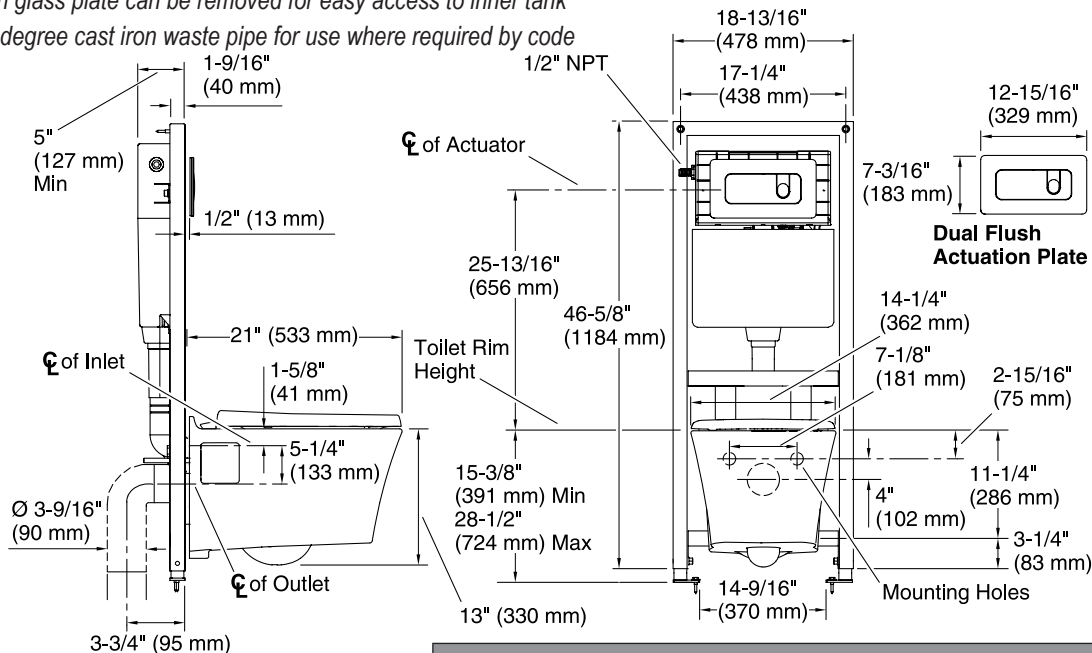

FEATURES

- One-piece, wall-mount toilet
- Compact elongated bowl offers comfort while occupying the same space as a round-front bowl
- Skirted bowl allows for easy cleaning and eliminates potential debris build-up
- Adjustable durable steel frame carrier allows bowl to be positioned 15-3/8" (391 mm) to 28-1/2" (724 mm) from floor
- Dual-flush actuator offers a choice of 1.0 gpf (3.8 lpf) or 1.6 gpf (6.1 lpf)
- Actuator with glass plate can be removed for easy access to inner tank
- Optional 90 degree cast iron waste pipe for use where required by code

CODES/STANDARDS APPLICABLE

- ASME A112.19.2/CSA B45.1
- ASME A112.19.14
- EPA WaterSense®
- ASME A112.6.2

P70361, P70362,
P70364,
Combination P70360

INSTALLATION NOTES	
Install this product according to the installation guide.	
Installation requires 2x6 framing.	
The recommended install height from the finished floor to the toilet rim is 16-1/8" (410 mm).	
In-wall tank and carrier system install in wall opening 5-1/2" (140 mm) x 19" (483 mm) x 50" (1270 mm) minimum.	
Refer to manufacturer and local codes for flush valve requirements.	
Shall not be installed on exterior walls where it can be exposed to extreme temperatures.	
Maximum inlet water temperature shall not exceed 80°F (26.7°C).	
Max static pressure: 80 psi (551.6 kPa)	