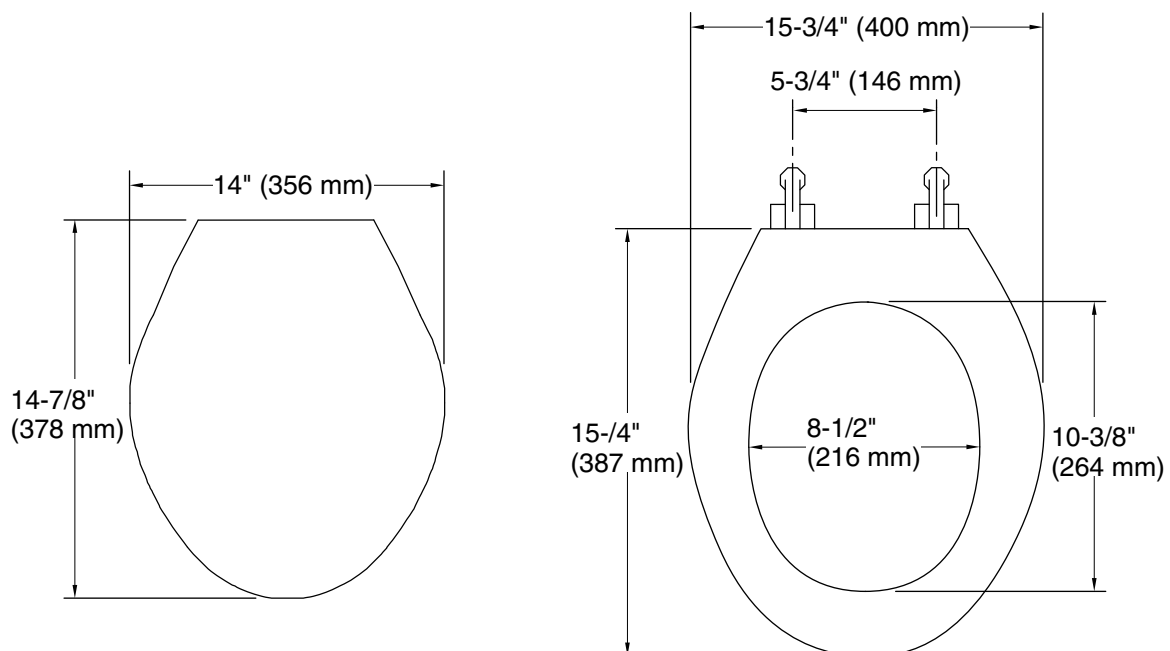

### FEATURES

P70033

- Brass hinge construction provides durability and reliability
- High density molded wood construction
- Standard round form
- Complements the Stafford two piece collection