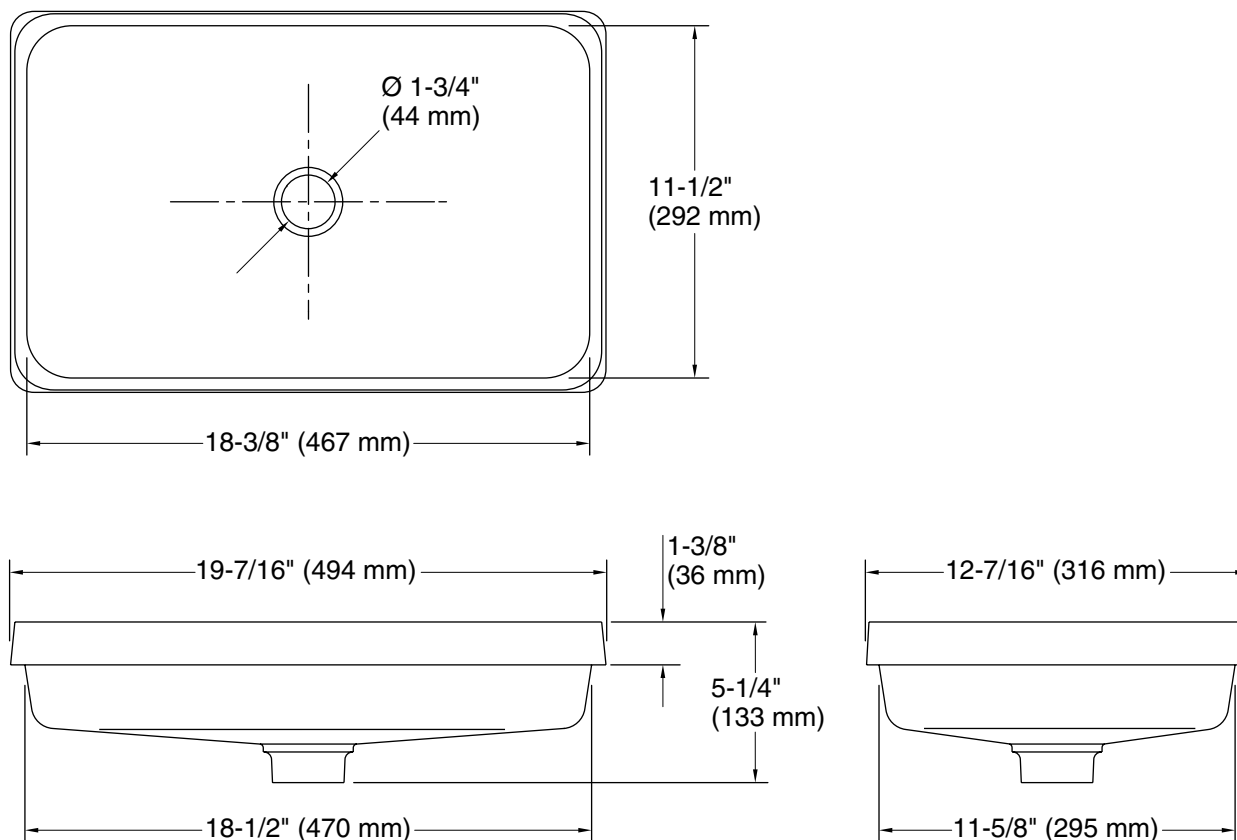

FEATURES

P72062

- Cast bronze
- Rectangular and definitive in size, Trinidad marries understated design with artisan craftsmanship
- Unique and subtle design that blends beautifully with neutral elements in the bath
- For a flush-mounted installation, purchase Kallista Drain Trim Kit 1181929-**
- Recommended pairing with Kallista wall-mounted faucets

PRODUCT INFORMATION			
Fixture*:	Basin Area	Water Depth	Weight
Lavatory	18-3/8" (467 mm) x 11-1/2" (292 mm)	3-5/8" (92 mm)	55 lbs (25 kg)
Outlet	Ø 1-3/4" (44 mm)		
*Approximate measurements for comparison only.			

ROUGHING-IN NOTES
All dimensions are nominal.
Install this product according to the installation guide.

SPECIFIED MODEL			
Model	Description	Finishes	
P72062-00	Trinidad Rectangular Bronze Lavatory	<input type="checkbox"/> TBR Traditional Bronze	<input type="checkbox"/> WHB White Bronze