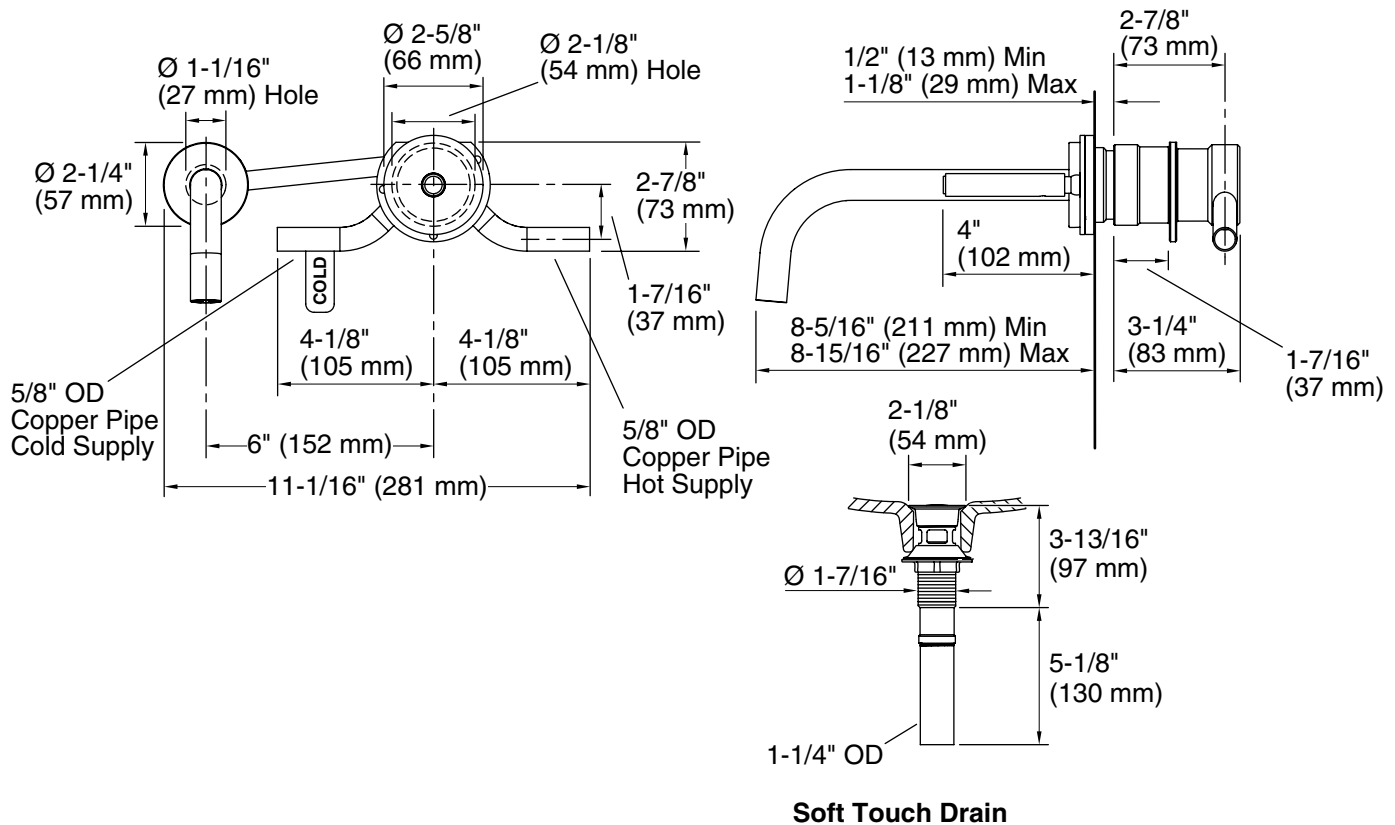

KALLISTA®

One™ Wall-Mounted Basin Set, Single Control

FEATURES

- Solid brass construction for durability and reliability
- One-piece self-contained ceramic disc valve allows both volume and temperature control
- Wall-mount installation
- 1.2 gal/min (4.5 l/min) flow rate
- Meets CalGreen requirements for bathroom sink faucets
- Complements the One collection

CODES/STANDARDS APPLICABLE

Specified model meets or exceeds the following:

- ADA
- ASME A112.18.1/CSA B125.1
- ICC/ANSI A117.1
- NSF 61
- EPA WaterSense®

P24412

SPECIFIED MODEL

Model	Description	Finishes		
P24412-00	One Wall-Mounted Basin Set	<input type="checkbox"/> CP Polished Chrome	<input type="checkbox"/> AD Nickel Silver	<input type="checkbox"/> AG Brushed Nickel
		<input type="checkbox"/> GN Gunmetal	<input type="checkbox"/> ULB Unlacquered Brass	* <input type="checkbox"/> BL Matte Black