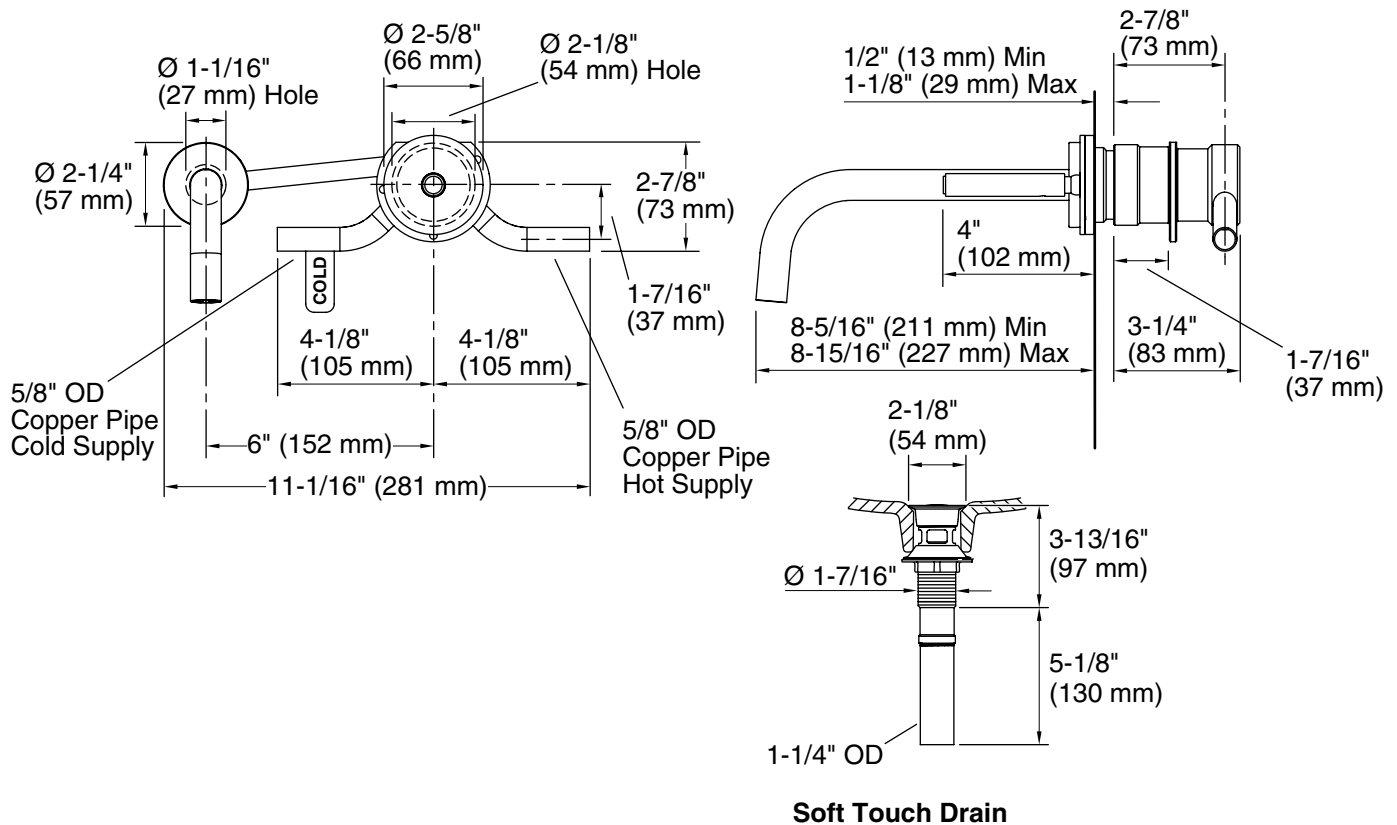

FEATURES

- Solid brass construction for durability and reliability
- One-piece self-contained ceramic disc valve allows both volume and temperature control
- Wall-mount installation
- 1.2 gal/min (4.5 l/min) flow rate
- Meets CalGreen requirements for bathroom sink faucets
- Complements the One collection

CODES/STANDARDS APPLICABLE

Specified model meets or exceeds the following:

- ADA
- ASME A112.18.1/CSA B125.1
- ICC/ANSI A117.1
- NSF 61
- EPA WaterSense®

P24412

SPECIFIED MODEL

Model	Description	Finishes		
P24412-00	One Wall-Mounted Basin Set	<input type="checkbox"/> CP Polished Chrome	<input type="checkbox"/> AD Nickel Silver	<input type="checkbox"/> AG Brushed Nickel
		<input type="checkbox"/> GN Gunmetal	<input type="checkbox"/> ULB Unlacquered Brass	<input type="checkbox"/> BL Matte Black