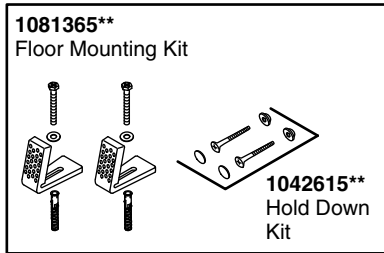

## Service Parts

## P70310

**1042615\*\***  
Hold Down Kit

**1132466**  
Flush Valve

**83143**  
Seal

**83451**  
Cap

**1036170**  
Locknut and Gasket

**1111746-A**  
Screw

**1107584**  
Gasket