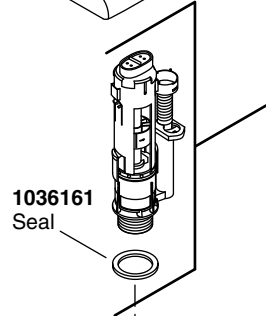

## Service Parts

## P70310

**1042615\*\***  
Hold Down Kit

**1132466**  
Flush Valve

**83143**  
Seal

**83451**  
Cap

**1036170**  
Locknut and Gasket

**1111746-A**  
Screw

**1107584**  
Gasket

**1302617**  
Trapway

**1139002**  
Fill Valve

**1057941**  
Locknut

**42397**  
Nut

**42398**  
Washer

**1084387\*\***  
Inlet Cover

**1213082**  
Bushing

**1225543**  
Bolt Cap