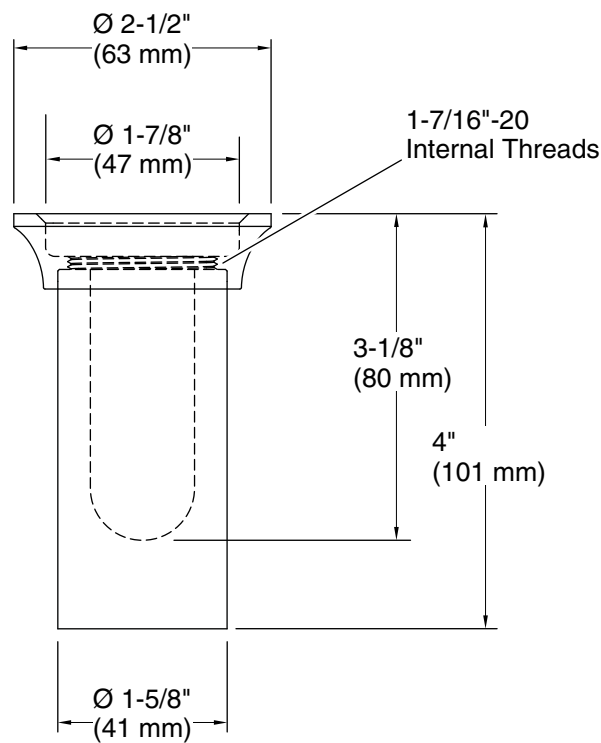

FEATURES

P21639

- Solid brass construction for durability and reliability
- Conceals drain in console table installations

SPECIFIED MODEL

Model	Description	Finishes			
P21639-00	Exposed Drain Shroud	<input type="checkbox"/> CP Polished Chrome	<input type="checkbox"/> AD Nickel Silver	<input type="checkbox"/> LB Bronze	<input type="checkbox"/> GN Gunmetal
		<input type="checkbox"/> AG Brushed Nickel	<input type="checkbox"/> BZ Antique Bronze	<input type="checkbox"/> W6 Weathered Bronze	<input type="checkbox"/> BCH Blush Bronze
		<input type="checkbox"/> W7 Black Nickel	<input type="checkbox"/> YG Matte Gold	<input type="checkbox"/> ULB Unlacquered Brass	