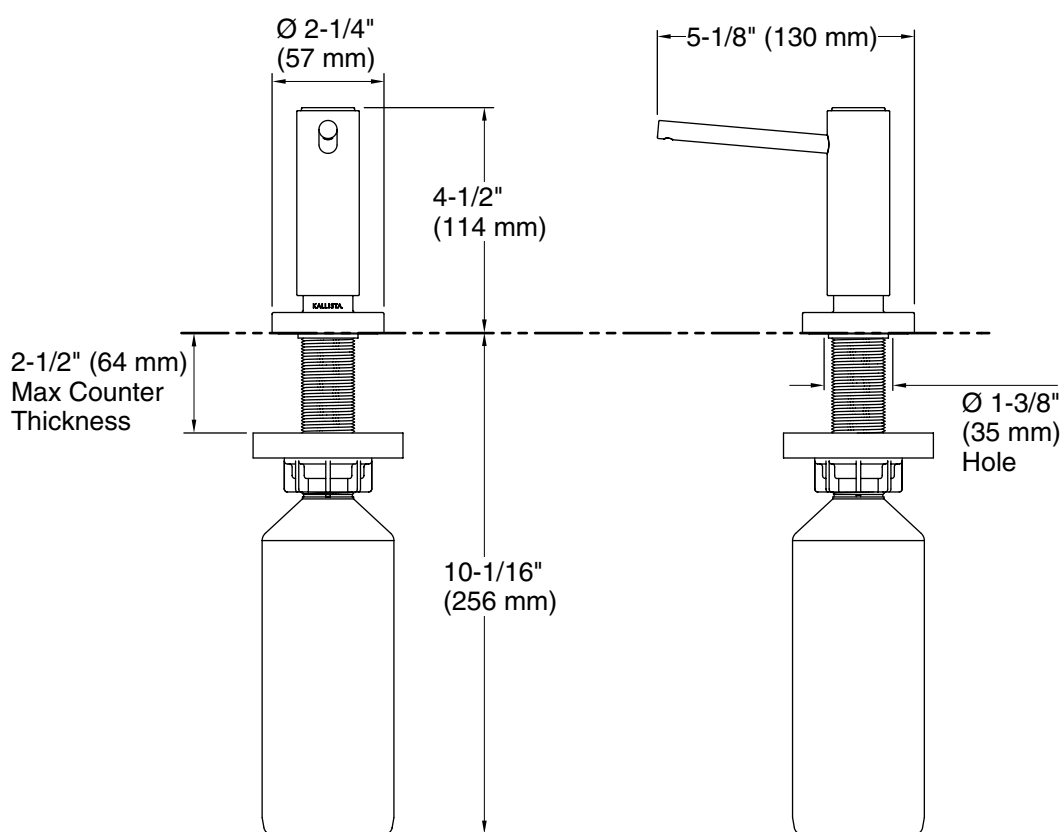

FEATURES

P25215

- Solid brass construction for durability and reliability
- Easy installation
- Greater thread allows product to be used with up to 2-1/2" (64 mm) countertop material
- Refillable from above counter
- Large 16 oz (473 ml) capacity bottle
- Complements the One kitchen faucet collection

SPECIFIED MODEL		
Model	Description	Finishes
P25215-00	One Soap/Lotion Dispenser	<input type="checkbox"/> CP Polished Chrome
		<input type="checkbox"/> GN Gunmetal
		<input type="checkbox"/> AD Nickel Silver
		<input type="checkbox"/> ULB Unlacquered Brass
		<input type="checkbox"/> AG Brushed Nickel
		<input type="checkbox"/> BL Matte Black